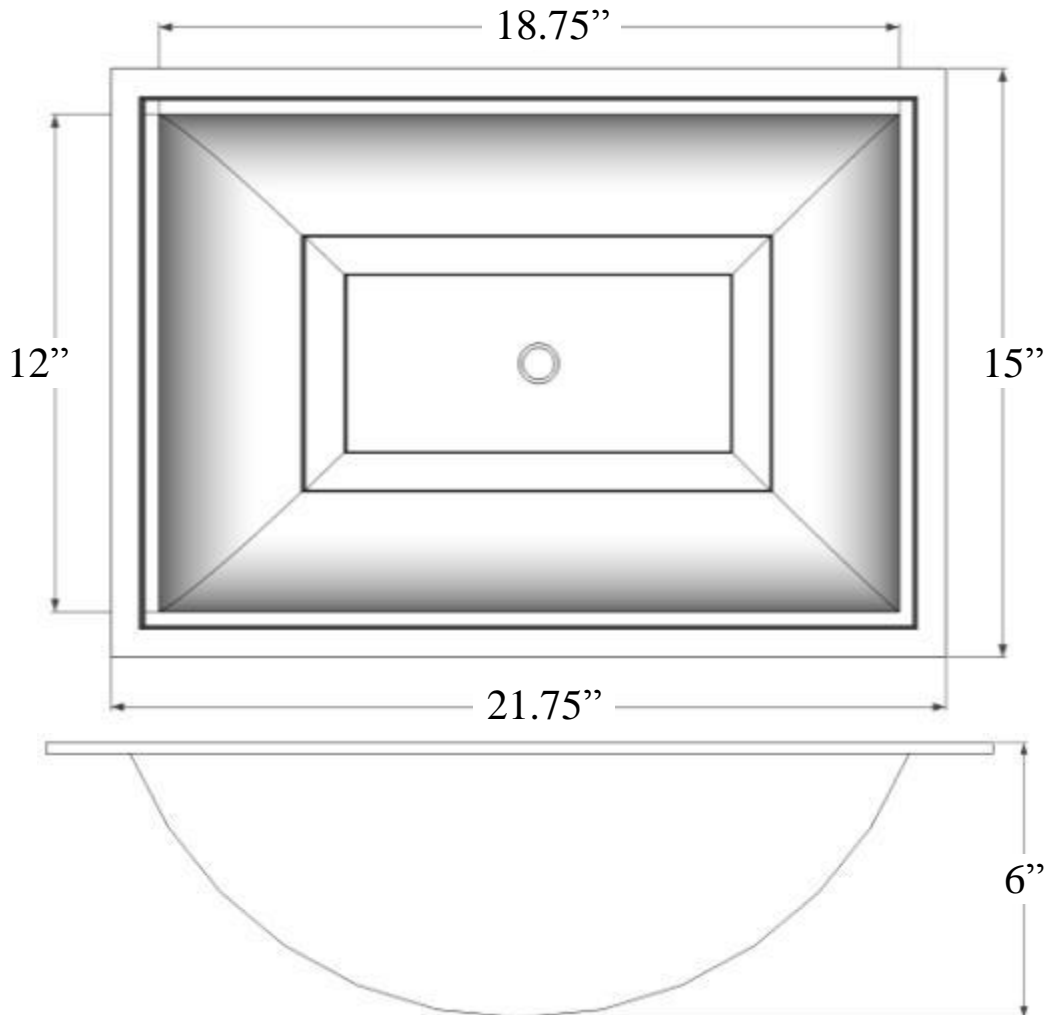

Description:

- Undermount or Drop-In
- Stamped Satin Nickel

Available Finishes:

SN	Satin Nickel
----	--------------

Available Drains:

D004	Grid Strainer
D005	Lift and Turn
D006	Pop-up w/ horizontal lift rod
D101 - D604	Decorative Drain

DIMENSIONS WILL VARY. DO NOT use this sheet as a guide for countertop cuts.