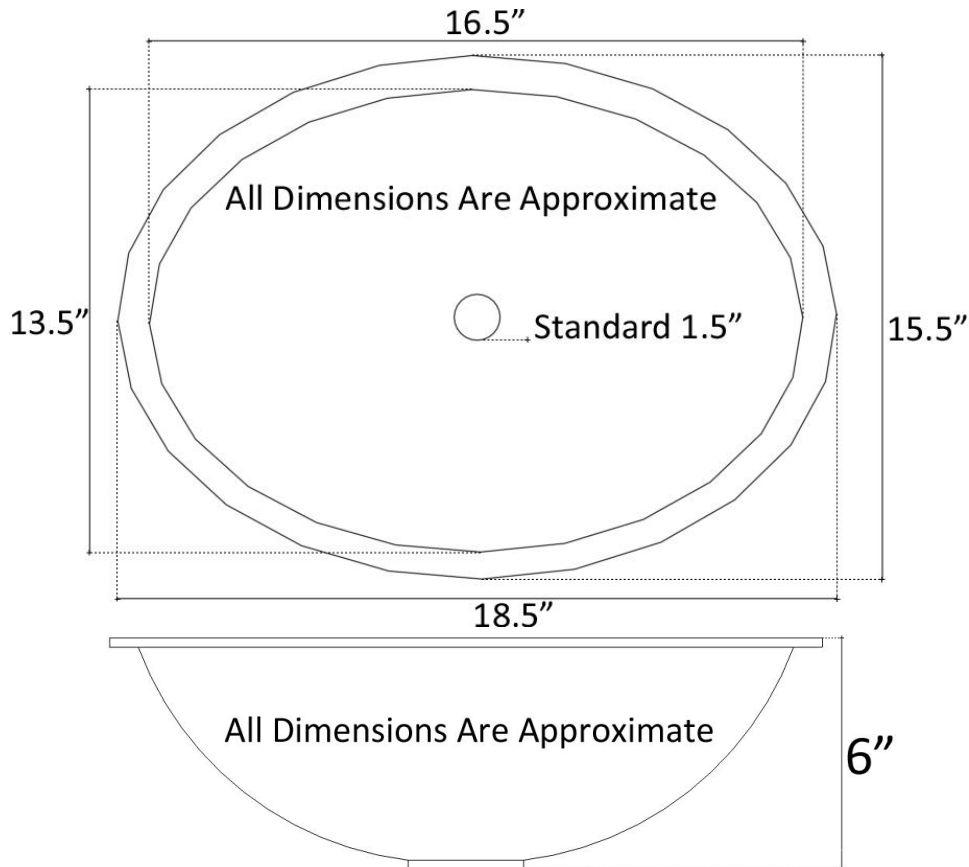

Description:

- Cast Bronze
- Vessel Mount, Drop-In or Undermount
- Living Finish

Available Finishes:

AB	Antique Bronze
WB	White Bronze

Available Drains:

D004	Grid Strainer
D005	Lift & Turn
D006	Pop-up w/ Lift Rod
D101-D720	Decorative Drain

DIMENSIONS WILL VARY. DO NOT use this sheet as a guide for countertop cuts.