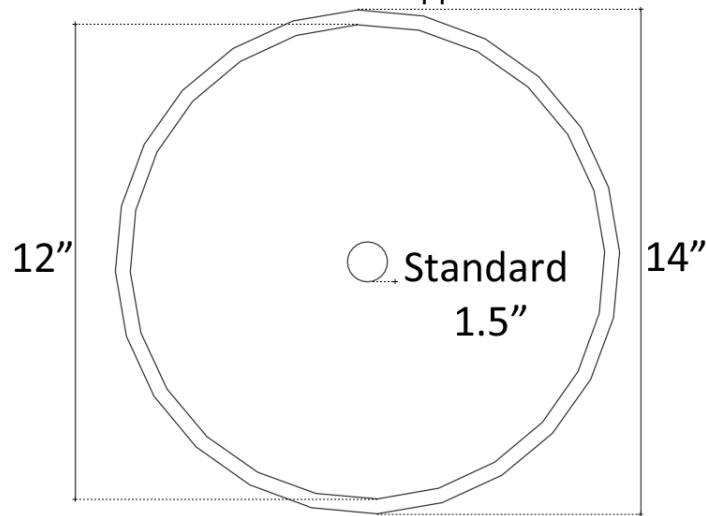

Description:

- Vessel Mount or Drop-In
- Cast Bronze

Available Finishes:

AB	Anitque Bronze - Finished with a Black/Brown patina and coated with a paste wax - Has a living finish
WB	White Bronze - Not Plated in Nickel but has appearance of Brushed/ Satin Nickel
PW	Pewter

Available Drains:

D004	Grid Strainer
D005	Lift and Turn
D006	Pop-up w/ horizontal lift rod
D101 - D604	Decorative Drain

All Dimensions Are Approximate

DIMENSIONS WILL VARY. DO NOT use this sheet as a guide for countertop cuts.