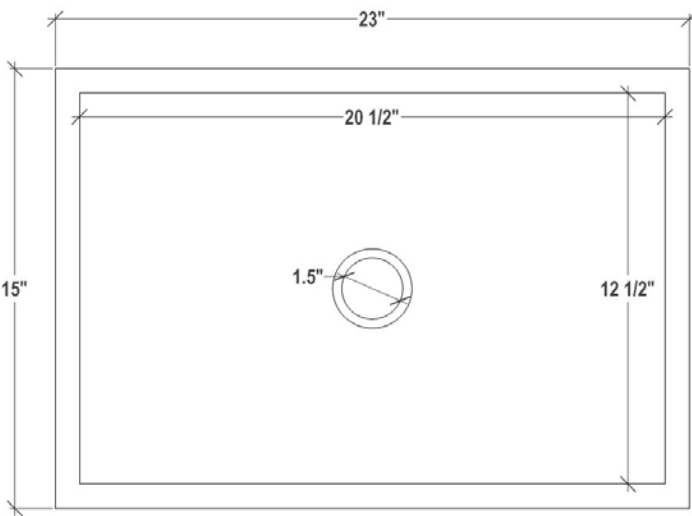

AVAILABLE DRAINS

D004	Grid Strainer
D005	Lift and Turn
D006	Pop-Up with Horizontal Lift Rod
D011 – D017	Decorative Grid Strainer

INSTALLATION

Use 100% silicone to adhere sink to countertop. Clean any excess silicone from sink surface. Clips are not included but may be provided by countertop fabricator. Conversion Kit for drain installation is included with each sink.

DIMENSIONS WILL VARY

DO NOT use this sheet as a guide for countertop cuts. Due to the handmade nature of each product, templates are not provided.