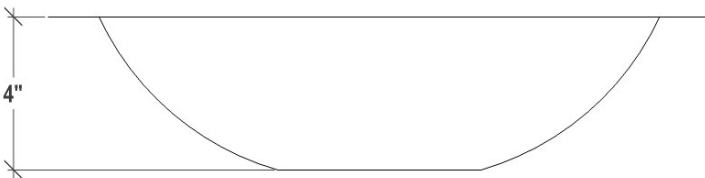

DIMENSIONS WILL VARY

DO NOT use this sheet as a guide for countertop cuts. Due to the handmade nature of each product, templates are not provided.