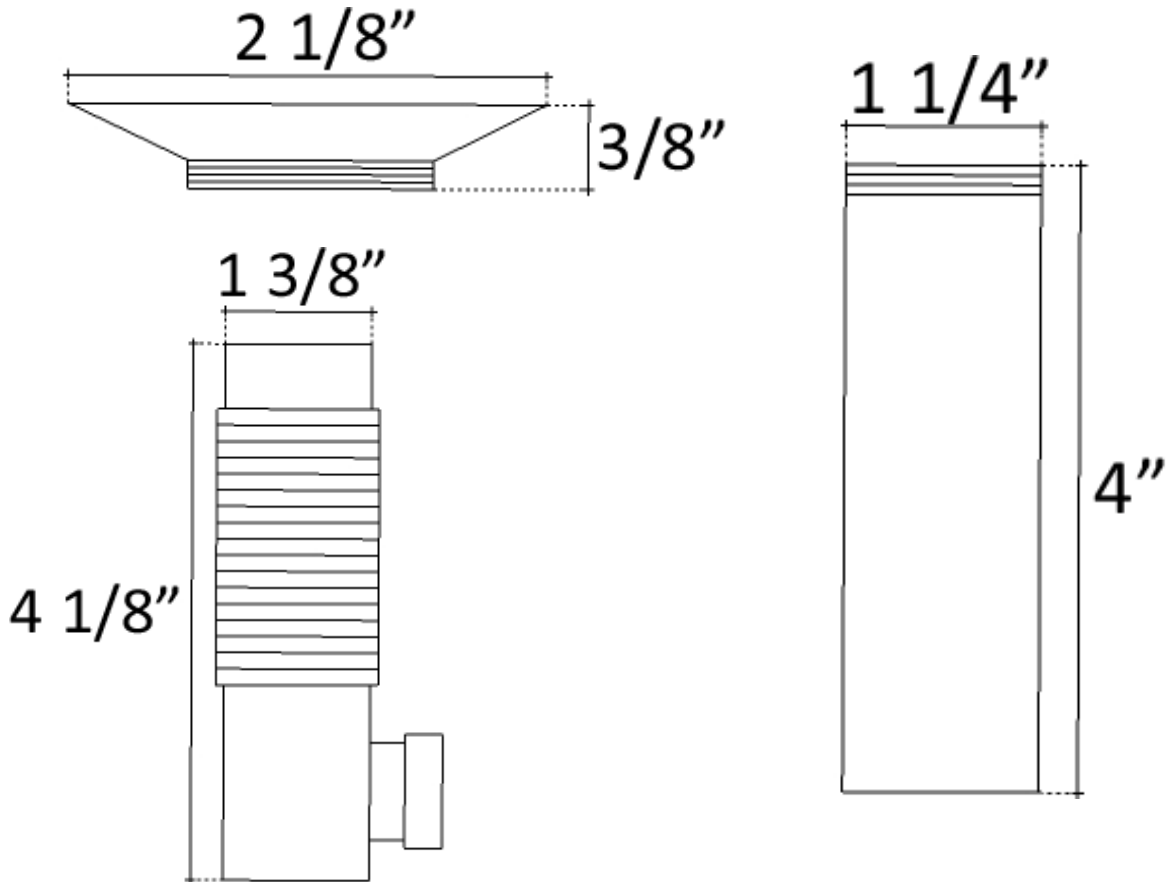

Linkasink

2235 E Rose Garden Loop
Phoenix, AZ 85024

Ph 866-395-8377 F 800-211-6444 www.linkasink.com