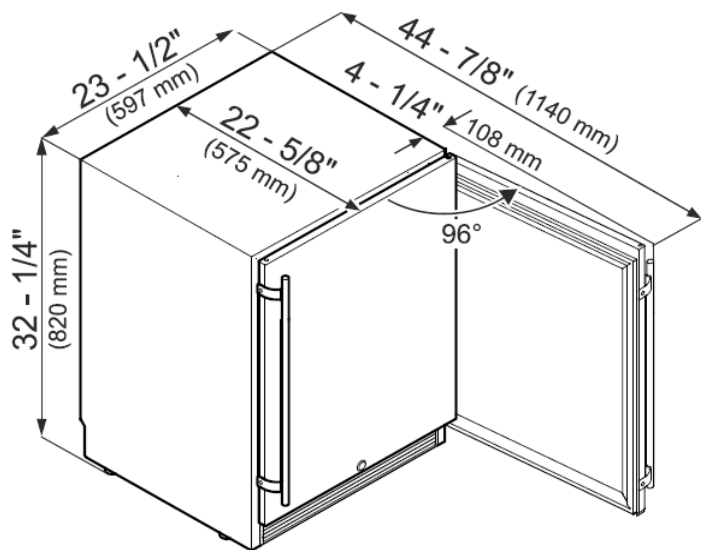

Security lock

Capacity	
Refrigerator Compartment	105 liters /3.7 cu. ft.
Climate rating	SN-T 10°C to 43°C(50°F to 110°F)
Power	115v at 60hz 2.5 amps / 300 watt
Shipping Weight	128 lbs. / 58 kg
Refrigerator Door	Right Hand Reversible
Interior light	LED
Glass Shelves Adjustable	2
Pull Out shelf	1
Glass Door shelves	1 fixed and 1 adjustable
Lock	Yes
Refrigerant - Non HFC	R600a

THIS IS A QUICK REFERENCE GUIDE FOR **RO 510**, FOR COMPLETE INSTRUCTIONS, PLEASE REFER TO THE DESIGN GUIDE OR VISIT <http://www.liebherr-appliances.com>

Appliance Dimensions

Height when adjustable feet have been screwed in as far as they will go.