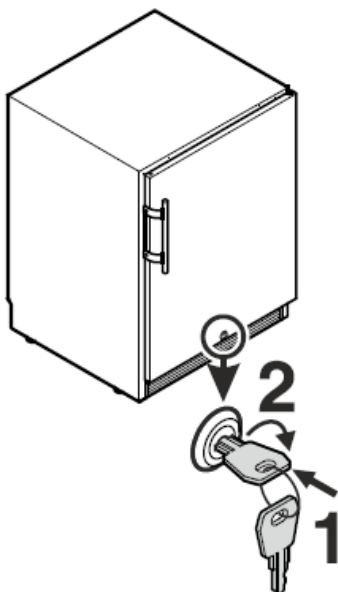

RO 510 Premium

24" Outdoor Beverage/Cooler

Liebherr's compact 24" outdoor undercounter beverage/wine cooler is the ultimate barbecue and entertainment accessory. It offers a convenient for place barbecue supplies, condiments, and beverages such as wine, beer, and soft drinks—allowing you to have all your ingredients within reach without compromising your design aesthetic. The appliance temperature can be set from +36°F to +68°F and operates perfectly within ambient temperatures from +50 °F to +110 °F. The unit has three glass storage shelves with stainless steel trim and two door racks (one adjustable) with elegant retainers. Bottles fit effortlessly in specially designed grooves on the unit floor. This model is designed to weather the outdoor elements, featuring a stainless steel exterior to protect against corrosion. Because of its sophisticated look with stainless steel surround, it can also be used indoor and in bar and kitchen settings, adding style to your home decor.

Security lock

Capacity	
Refrigerator Compartment	105 liters /3.7 cu. ft.
Climate rating	SN-T 10°C to 43°C(50°F to 110°F)
Power	115v at 60hz 2.5 amps / 300 watt
Shipping Weight	128 lbs. / 58 kg
Refrigerator Door	Right Hand Reversible
Interior light	LED
Glass Shelves Adjustable	2
Pull Out shelf	1
Glass Door shelves	1 fixed and 1 adjustable
Lock	Yes
Refrigerant - Non HFC	R600a

THIS IS A QUICK REFERENCE GUIDE FOR **RO 510**, FOR COMPLETE INSTRUCTIONS, PLEASE REFER TO THE DESIGN GUIDE OR VISIT <http://www.liebherr-appliances.com>

Appliance Dimensions

Height when adjustable feet have been screwed in as far as they will go.