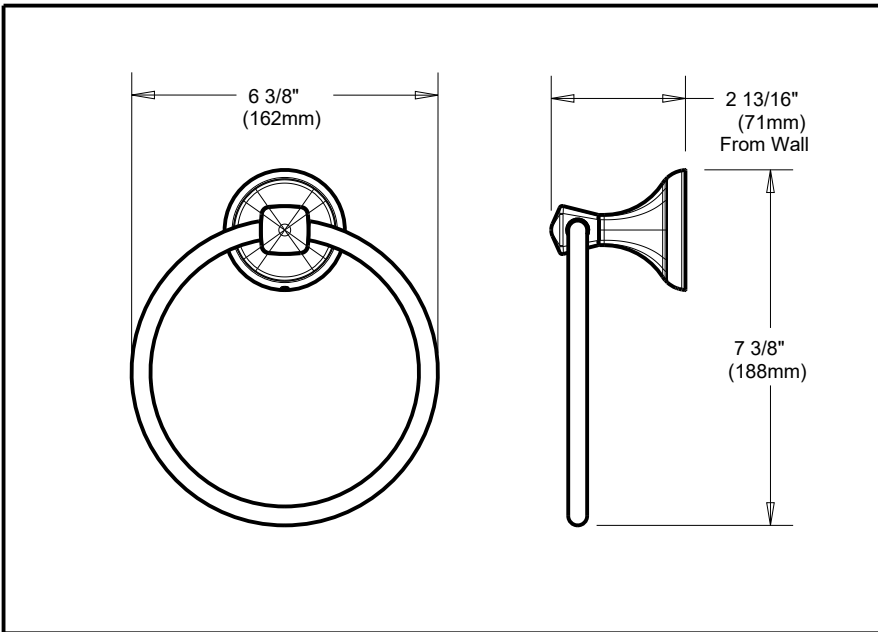

DELTA[®]

ACCESSORIES

- Esato Bath Collection
- Towel Ring

Submitted Model No.: _____

Specific Features: _____

STANDARD SPECIFICATIONS:

- Mounting hardware and mounting template included with product.

Delta reserves the right (1) to make changes in specifications and materials, and (2) to change or discontinue models, both without notice or obligation. Dimensions are for reference only. See current full-line price book or www.deltafaucet.com for finish options and product availability.