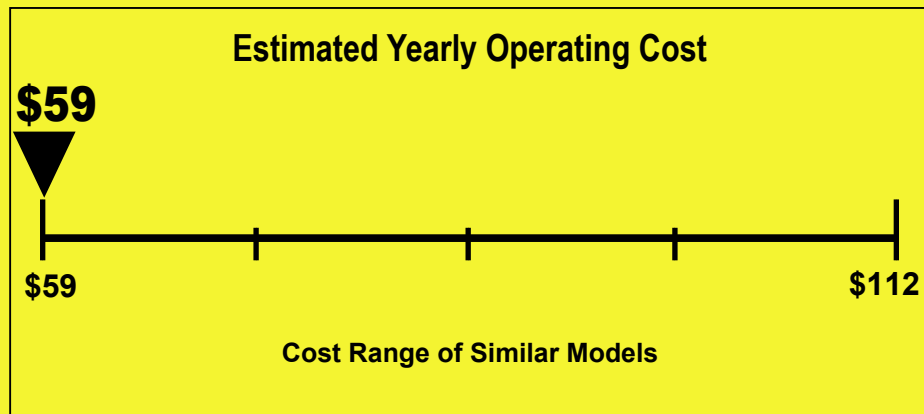

U.S. Government

Federal Law prohibits removal of this label before consumer purchase.

ENERGYGUIDE

Room Air Conditioner
Without Reverse Cycle
With Louvered Sides

LG Electronics U.S.A., Inc.(LG)
Model LW8012ER
Capacity : 8,000 BTUs

10.8

Energy Efficiency Ratio

Your cost will depend on your utility rates and use.

- Cost range based only on models of similar capacity without reverse cycle and with louvered sides.
- Estimated operating cost based on a 2007 national average electricity cost of 10.65 cents per kWh.
- For more information, visit www.ftc.gov/appliances.