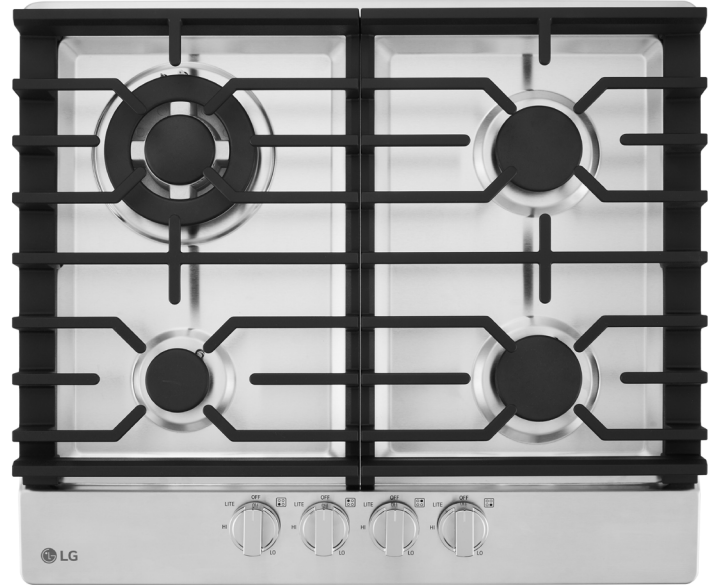

LG COOKING

CBGD2414S

24" Gas Cooktop

4 Sealed Gas Burners

14K Ultraheat™ Burner

Heavy Duty Cast Iron Grates

AVAILABLE COLORS

STAINLESS STEEL

SUMMARY

Type	24" Gas Cooktop
Number of Burners	4
Available Colors	Stainless Steel

COOKTOP FEATURES

Cooktop Burner Type	Sealed Gas Burner
Number of Burners	4
Burner / BTU - Left Rear	14000
Burner / BTU - Right Rear	7000
Burner / BTU - Left Front	7000
Burner/BTU - Right Front	5000
Auto Re-ignition	No
EasyClean® Cooktop	No

CONTROL FEATURES

Cooktop Control Type	Knobs
Control Location	Front Center

SMART FEATURES

ThinQ® (Wi-Fi Enabled)	No
Voice Control	No
Smart LG Hood / OTR Connectivity	No

ACCESSORIES

Cast Iron Griddle	No
Conversion Kit	Yes