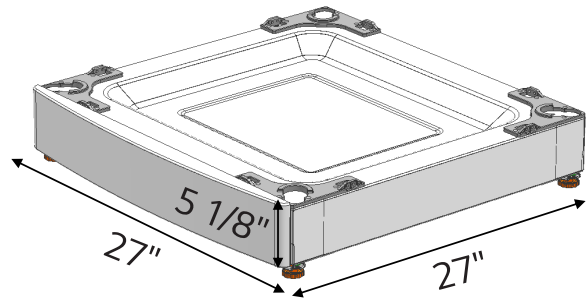

LG LAUNDRY

WDPS1_

ADA-Compliant Pedestal

Load and unload laundry easily from accessible equipment by adding the optional WDPS1 pedestal.

This 5" laundry pedestal lifts compatible LG Front Load Washers and Dryers to set the controls at eye-level (43" from the floor) while ensuring the bottom of the wide-opening door is at the perfect height (19") for the most accessibility.

When used with select 27" wide front load washers and dryers, without an LG SideKick™ pedestal washer or a pedestal storage drawer, this 5" pedestal allows the washer or dryer to meet ADA access requirements.

Compatible with 27" LG Washer and Dryer Models including, but not limited to, 4500, 4200, 4000, 3900, 3700, 3600, 3500 and 3400 series.

DIMENSIONS

Washer/Dryer w WDPS1_	27" x 44 1/8" x 27"
Product	27" x 5 1/8" x 27"
Carton	29 5/8" x 7 1/4" x 31"
Weight (Prdt) lbs.	8.8
Weight (Crtn) lbs.	15.9

UPC CODES

WDPS1W (White)	048231029186
WDPS1B (Black Steel)	048231029209