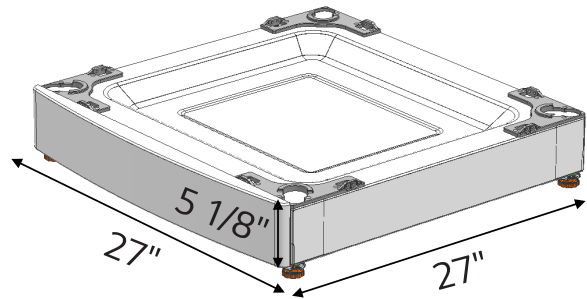

LG LAUNDRY

WDPS1_

ADA-Compliant Pedestal

Load and unload laundry easily from accessible equipment by adding the optional WDPS1 pedestal.

This 5" laundry pedestal lifts compatible LG Front Load Washers and Dryers to set the controls at eye-level (43" from the floor) while ensuring the bottom of the wide-opening door is at the perfect height (19") for the most accessibility.

When used with select 27" wide front load washers and dryers, without an LG SideKick™ pedestal washer or a pedestal storage drawer, this 5" pedestal allows the washer or dryer to meet ADA access requirements.

Compatible with 27" LG Washer and Dryer Models including, but not limited to, 4500, 4200, 4000, 3900, 3700, 3600, 3500 and 3400 series.

DIMENSIONS

Washer/Dryer w WDPS1_	27" x 44 1/8" x 27"
Product	27" x 5 1/8" x 27"
Carton	29 5/8" x 7 1/4" x 31"
Weight (Prdt) lbs.	8.8
Weight (Crtn) lbs.	15.9

UPC CODES

WDPS1W (White)	048231029186
WDPS1B (Black Steel)	048231029209