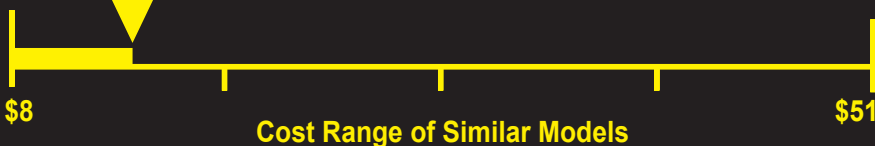

U.S. Government

Federal law prohibits removal of this label before consumer purchase.

ENERGYGUIDE

Clothes Washer
Capacity Class: Standard

LG Electronics Inc.
Models WM3488H*

Capacity (tub volume): 2.3 cubic feet

Compare only to other labels with yellow numbers.

Labels with yellow numbers are based on the same test procedures.

Estimated Yearly Energy Cost (when used with an electric water heater)

\$14

120 kWh

Estimated Yearly Electricity Use