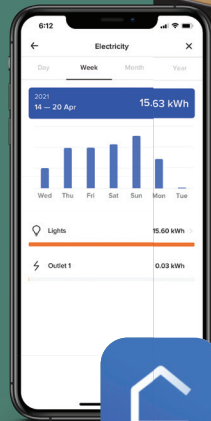

Meet the smart lighting solution made for the pro.

Delivering unprecedented range, ultra-reliability and installation flexibility, the latest additions to Legrand's smart lighting offering were designed with the professional contractor and integrator in mind. Optimized for whole home use, the versatile selection of smart switches, dimmers and outlets leverage the leading smart home technology of Netatmo for robust performance while helping you fit any project's unique needs, preferences and style.