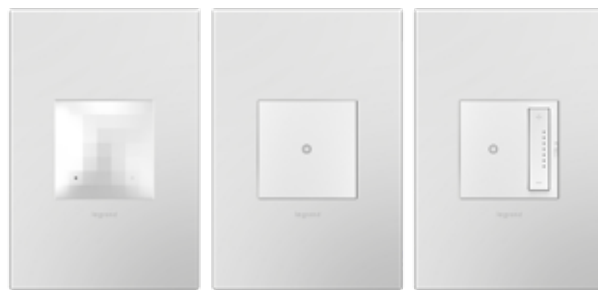

## adorne® WITH Netatmo

**SMART GATEWAY WITH NETATMO | WNAH1W1**  
Start here to create a robust, dedicated network for advanced smart control throughout an entire home. Required for all "with Netatmo" smart lighting solutions. Surface-mount version also available.