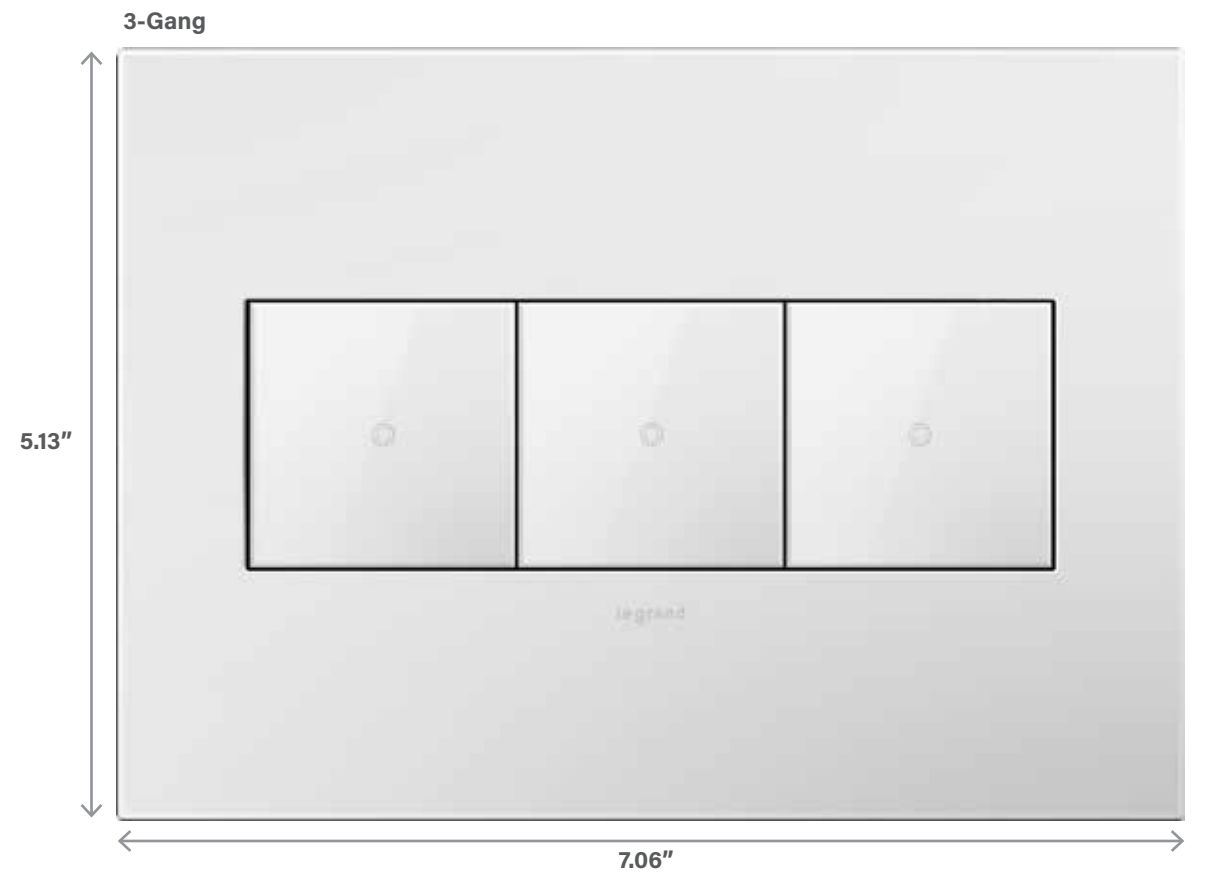

Wall Plates

Available in six gang sizes, adorne wall plates provide the perfect complement to adorne switches, dimmers, outlets and accessories. The collection includes a variety of finishes, from cast metals like Satin Nickel and Oil-Rubbed Bronze to real materials such as linen and wood. In addition, the collection includes a full offering of plastic plates in contemporary and classic colors, as well as three innovative Soft Touch finishes. Each wall plate is packaged with a mounting frame to enable easy installation when paired with a device. All plates are screwless and simply snap onto the included metal frame. See page 40 for more information on the adorne frame system.

All adorne wall plates are UL and ETL-approved. 5- and 6-Gang wall plates are not available in all colors.