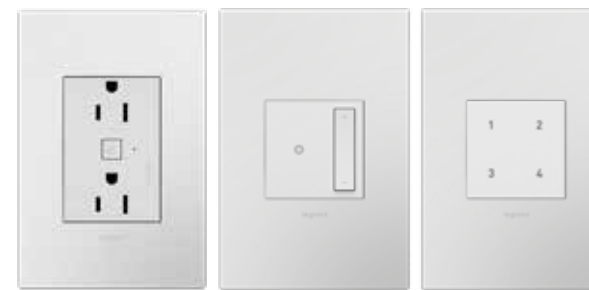

SMART OUTLET, PLUS-SIZE WITH NETATMO | WNAR153W1
Get advanced control of power from any smart device, from anywhere. One outlet is app-controlled, the other is always on. 15A and 20A versions available.

WIRELESS SMART DIMMER WITH NETATMO | WNAL63W1
Add to any wall or surface for easy 3-way dimming control. Battery-operated; no wiring required. Switch also available.

WIRELESS SMART SCENE CONTROLLER WITH NETATMO | WNACB40W1
Add to any wall or surface for one-tap control of four lighting scenes. Battery-operated; no wiring required.