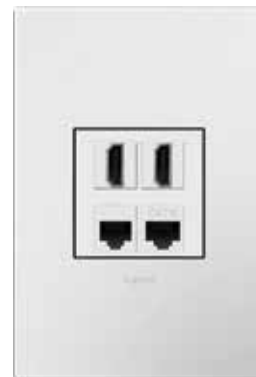

Blank Module

NAME	PART NUMBER	DESCRIPTION	COLOR/FINISH
Half-Size Blank	AABK1W4 AABK1M4 AABK1G4	Use this blank insert to give your project a complete, finished look. Pair it with other half-size devices, like the Night Light, Paddle Switch or USB, in a 1-gang wall plate.	White Magnesium Graphite

Keystone Frames

For a consistent look throughout the project, select an adorne keystone frame to enable audio, video and data connectivity in an adorne wall plate. Simply pair a 1-port, 2-port or 4-port frame with any keystone inserts shown on the next page and then mount in an adorne wall plate for a complete installation.

NAME	PART NUMBER	COLOR/FINISH
1-Port Frame	AC1PFW1 AC1PFM1 AC1PFG1	White Magnesium Graphite
2-Port Frame	AC2PFW1 AC2PFM1 AC2PFG1	White Magnesium Graphite
4-Port Frame	AC4PFW1 AC4PFM1	White Magnesium
In-Wall Cable Access Port	ACBRSTPW1 ACBRSTPM1	White Magnesium

1-Port Frame