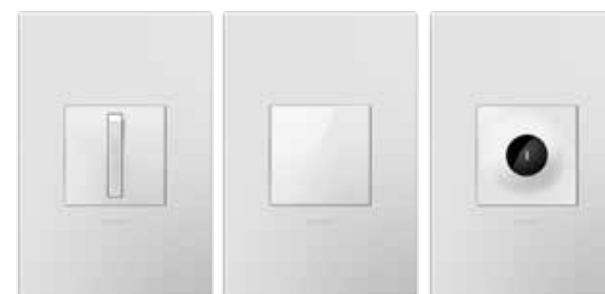

**PADDLE LED/CFL DIMMER** | ADPD453LW2  
Upgrade from a standard switch or dimmer to turn lights on/off with an easy up-or-down action, or use the slider to adjust light level.

**PADDLE FAN SPEED CONTROL** | AAFN4S16AW4  
Adjust fan speed with modern style.