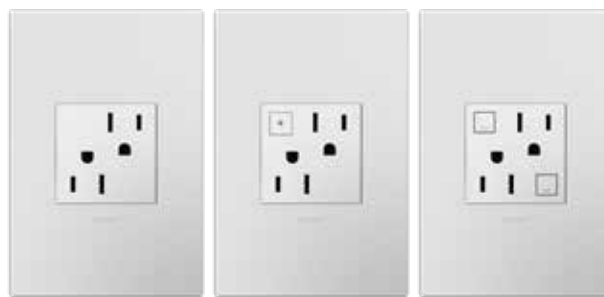

Outlets & Night Lights

TAMPER-RESISTANT OUTLET | ARTR152W4

Upgrade from a standard outlet with discreet tamper-resistance.

ENERGY-SAVING ON/OFF OUTLET | ARPS152W4

Add style, while reducing energy waste. Outlet can be shut off when not in use to avoid pulling power in standby mode.

TAMPER-RESISTANT SELF-TEST

GFCI OUTLET | AGFTR2152W4

Get superior safety and superior style. Protects against electrical shock caused by ground-faults.