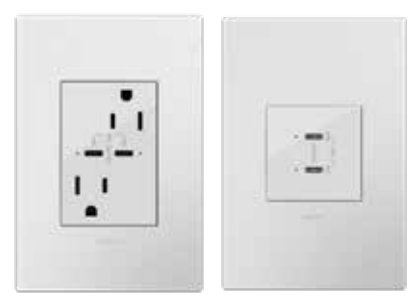

TAMPER-RESISTANT ULTRA-FAST PLUS POWER DELIVERY USB TYPE-C/C OUTLET, PLUS-SIZE | ARTRUSB15PD30W4
Maximize charging (up to 2x faster) with ultra-fast speed and advanced Power Delivery.

ULTRA-FAST PLUS POWER DELIVERY USB TYPE-C/C OUTLET MODULE | ARUSB30PDW4
Get future-proof charging that is up to 2X as fast, with this Power Delivery-enabled module featuring two USB Type-C ports.