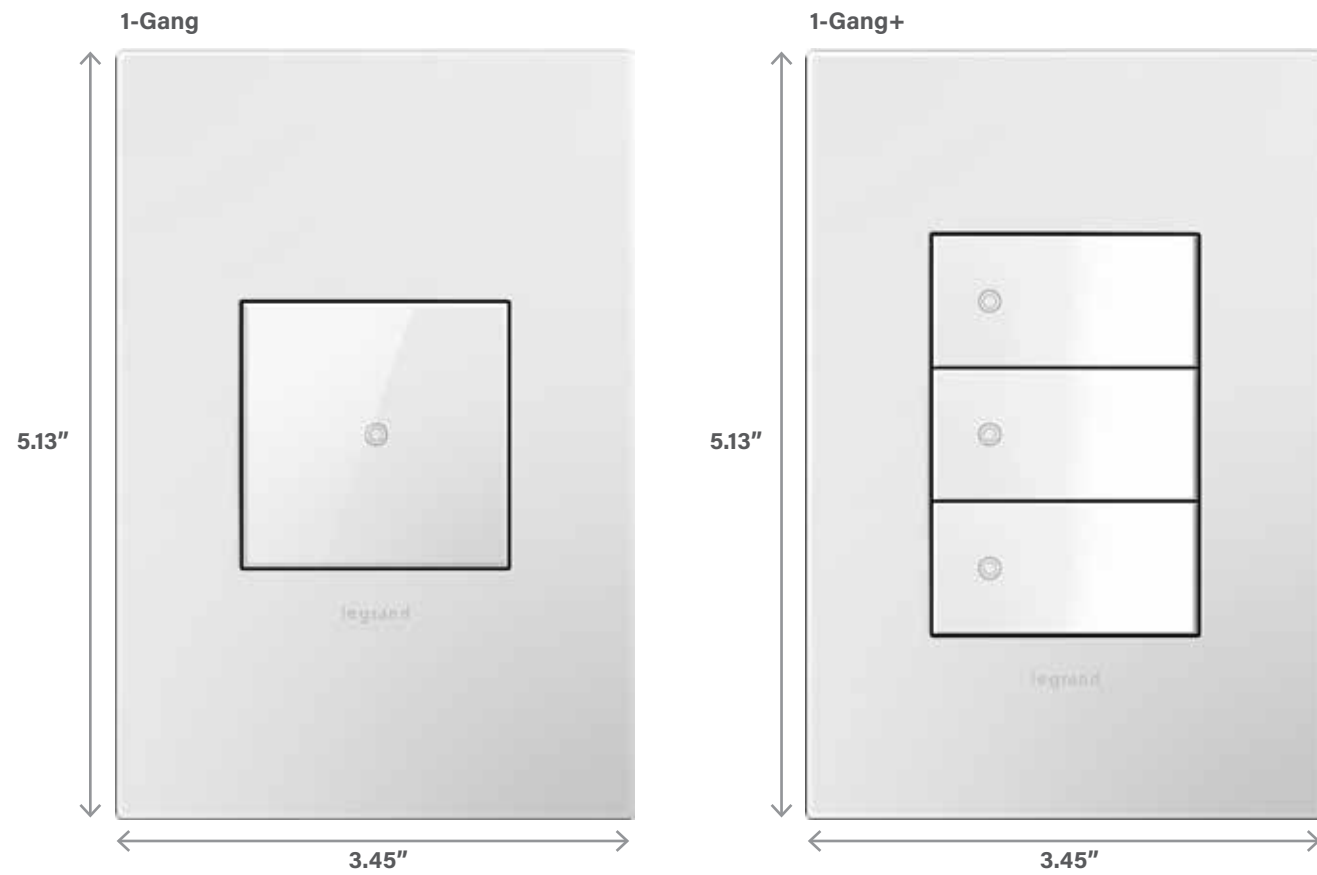

Wall Plates

Available in six gang sizes, adorne wall plates provide the perfect complement to adorne switches, dimmers, outlets and accessories. The collection includes a variety of finishes, from cast metals like Satin Nickel and Oil-Rubbed Bronze to real materials such as linen and wood. In addition, the collection includes a full offering of plastic plates in contemporary and classic colors, as well as three innovative Soft Touch finishes. Each wall plate is packaged with a mounting frame to enable easy installation when paired with a device. All plates are screwless and simply snap onto the included metal frame. See page 40 for more information on the adorne frame system.

All adorne wall plates are UL and ETL-approved. 5- and 6-Gang wall plates are not available in all colors.