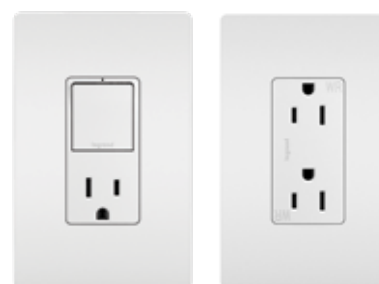

SINGLE POLE/3-WAY SWITCH/TAMPER-RESISTANT OUTLET COMBINATION | RCD38TRW
Fit two devices neatly into the footprint of one with this combination single-pole/3-way switch and tamper-resistant outlet.

WEATHER-RESISTANT OUTLET | 885TRWRW
Perfect for a home's outdoor spaces, this outlet is made to work, rain or shine.