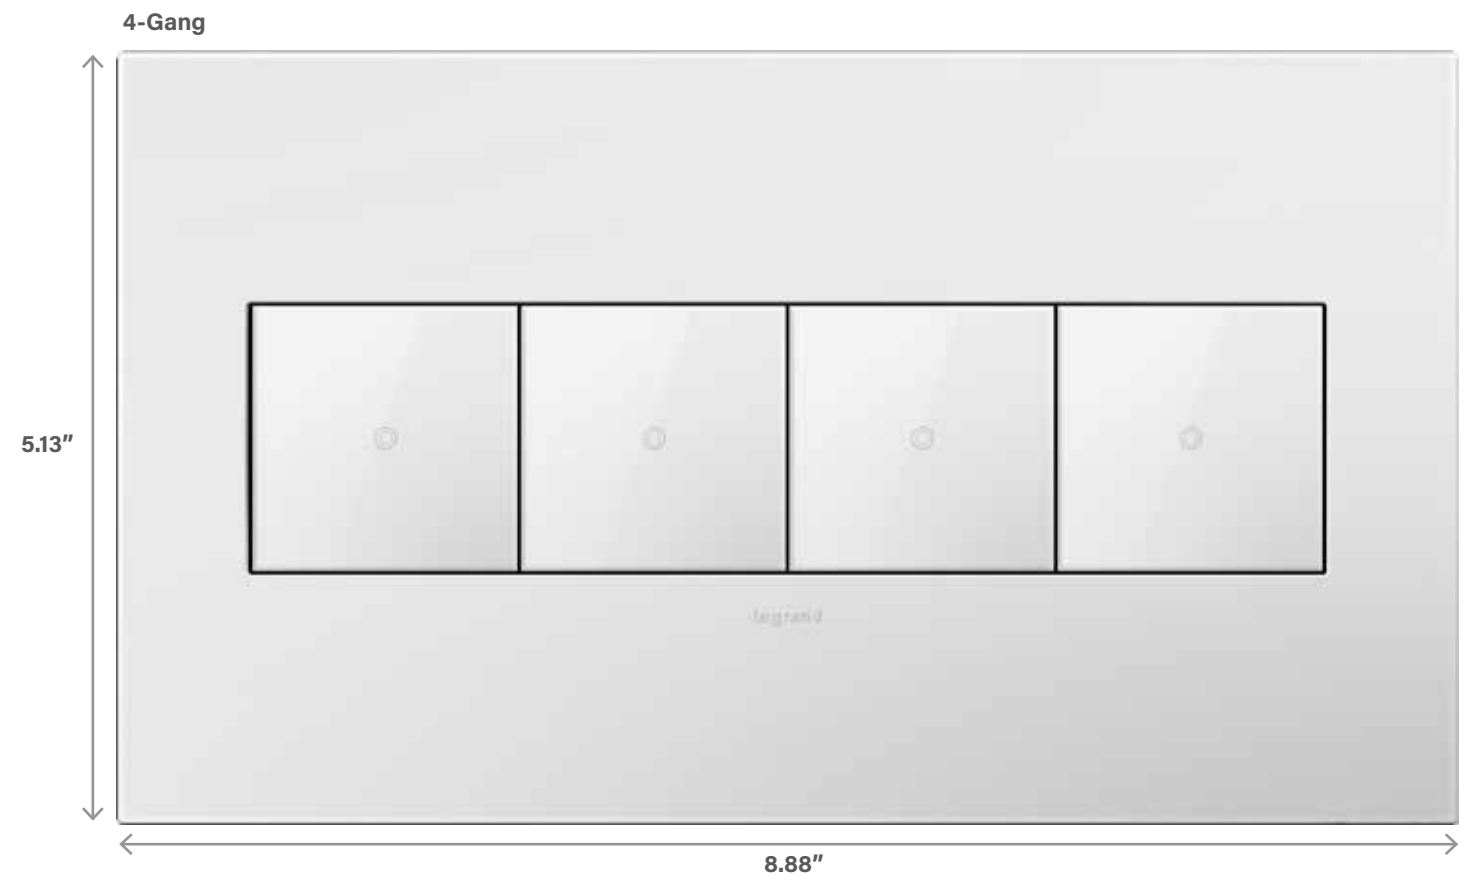

Wall Plates

Available in six gang sizes, adorne wall plates provide the perfect complement to adorne switches, dimmers, outlets and accessories. The collection includes a variety of finishes, from cast metals like Satin Nickel and Oil-Rubbed Bronze to real materials such as linen and wood. In addition, the collection includes a full offering of plastic plates in contemporary and classic colors, as well as three innovative Soft Touch finishes. Each wall plate is packaged with a mounting frame to enable easy installation when paired with a device. All plates are screwless and simply snap onto the included metal frame. See page 40 for more information on the adorne frame system.

All adorne wall plates are UL and ETL-approved. 5- and 6-Gang wall plates are not available in all colors.