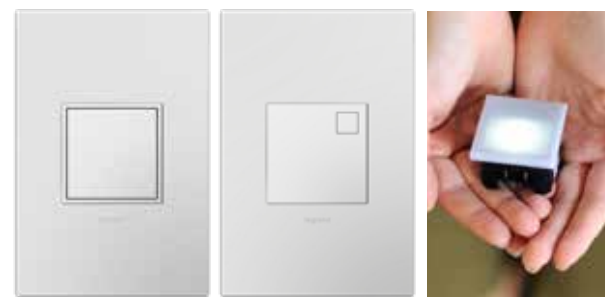

POP-OUT OUTLET | ARPTR151GW2

Pop it out to fit up-to-3 plugs simultaneously, then gently push back into the wall when not in use.

NIGHT LIGHT | AANLM24

Add built-in illumination for easier nighttime navigation.

PORTABLE NIGHT LIGHT/FLASHLIGHT | AARNL2

An in-wall night light that can be popped out for use as a flashlight.