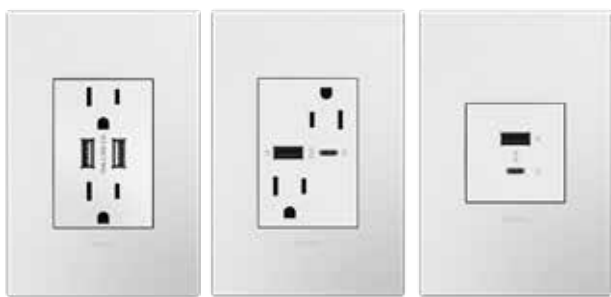

USB Charging Solutions

DUAL USB OUTLET, PLUS-SIZE | ARTRUSB153W4
Charge two devices simultaneously, without sacrificing a plug or needing a bulky adapter.

TAMPER-RESISTANT ULTRA-FAST USB TYPE-A/C OUTLET, PLUS-SIZE | ARTRUSB156ACW4
Charge your phone or tablets faster with an industry-leading 6 amps of power, without sacrificing a plug or needing a bulky adapter.

ULTRA-FAST USB TYPE-A/C OUTLET MODULE | ARUSB2AC6W4
Get faster USB charging with this module featuring both USB Type-A and Type-C ports.