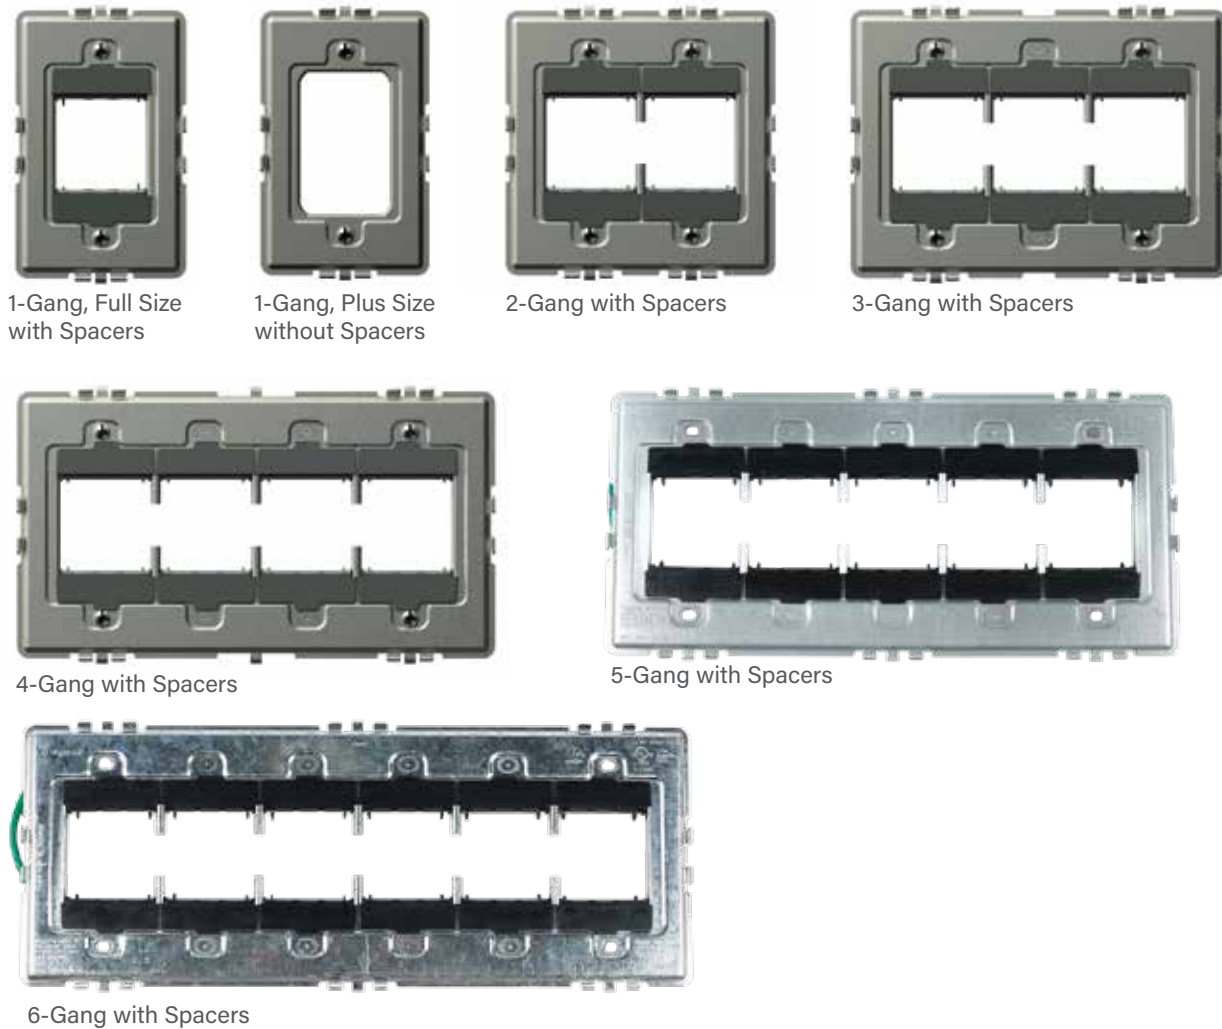

The adorne Frame System

The frame is the foundation upon which the adorne modular system is built. It is manufactured with high-strength galvanized metal and includes a ground wire.

Frames include plastic spacers. The spacers remain in place for devices with full size back bodies. They must be removed for devices with plus size back bodies, such as dimmers and GFCI outlets.

The frame completes the enclosure, providing a safe installation during the construction phase and allowing the wall plate to be installed at the end of the project.

Each frame includes a leaded ground that supports the full adorne system. Most switches, outlets and wall plates (including cast metals) are automatically grounded to the frame, saving time and ensuring a safe and reliable ground path.