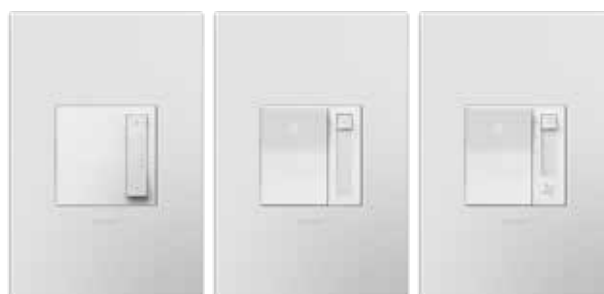

Dimmers & Switches

TURN ON PEACE OF MIND.

Designer dimmers and switches from the adorne® Collection now feature Microban® antimicrobial* protection, helping to guard against odor, stains and deterioration for **99.9% cleaner** and more durable devices.

- Helps prevent the growth of microorganisms and damaging bacteria at the cellular level
- Offers continuous protection for the entire lifetime of the product
- Preserves the elevated style of adorne® devices with invisible protection that's smooth to the touch

LEARN MORE AT LEGRAND.US/MICROBAN

*No antimicrobial efficacy claims are being made or are valid with respect to products sold in Canada.

SOFTAP® TRU-UNIVERSAL DIMMER | ADTP703TUW4
This dimmer self-calibrates to work with virtually any 120V dimmable bulb or fixture (excludes 0-10V). Turn lights on/off with a light push action.

PADDLE LED/CFL DIMMER | ADPD453LW2
Upgrade from a standard switch or dimmer to turn lights on/off with an easy up-or-down action, or use the slider to adjust light level.

PADDLE FAN SPEED CONTROL | AAFN4S16AW4
Adjust fan speed with modern style.