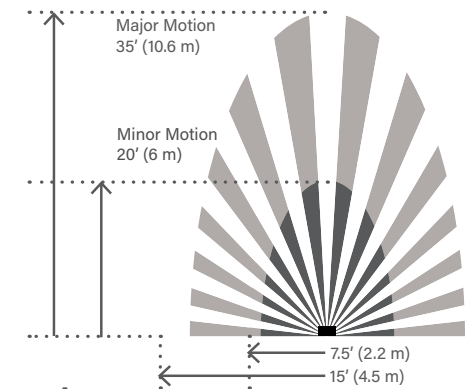

Note: Due to manufacturer variations and modifications, we are unable to ensure indefinite dimming compatibility with any bulb or fixture.
*No antimicrobial efficacy claims are being made or are valid with respect to products sold in Canada.

SensaSwitch® + SensaDimmer

SensaSwitches include passive infrared (PIR) sensor technology, automatically turning lights on or off when you enter or leave a room. The design features an innovative micro-movement sensor that allows you to also manually turn on lights with a soft touch of the finger. SensaSwitches are available in three models:

- Auto-ON/Auto-OFF: Automatically turns lights on when you enter a room and off when you leave. (Occupancy Sensor)
- Manual-ON/Auto-OFF: Allows you to turn lights on when you enter a room and automatically turns them off when you leave. (Vacancy Sensor)
- Manual-ON/Timed-OFF: Allows you to turn lights on when you enter a room and select a time for lights to turn off (options include 10, 20, 30, and 60 minutes). (Timer)

The SensaDimmer turns lights on when you enter a room and off when you leave, but can be adjusted to become Manual-ON/Auto-OFF if desired.

Now with lasting Microban® antimicrobial* protection for cleaner, more durable devices.

Coverage Area

The Occupancy Sensor, Vacancy Sensor, and SensaDimmer each have a maximum coverage range of 180 degrees and a coverage area of 600 sq. ft. The sensor must have a clear and unobstructed view of the coverage area. Objects blocking the sensor's lens may prevent detection thereby causing the light to turn off even though someone is in the area. Windows, glass doors, and other transparent barriers will obstruct the sensor's view and prevent detection.

NAME	PART NUMBER	DESCRIPTION	COLOR/FINISH	RATING	COMPATIBLE LOADS	COMPLIANCE
SensaSwitch, Auto-ON/Auto-OFF	ASOS32W4 ASOS32M4 ASOS32G4	Single-pole/3-way. Time delay of 5-30 min. Occupancy Sensor (Must be paired with another SensaSwitch or SensaDimmer in 3-way applications)	White Magnesium Graphite	120V, 600W, 60 Hz, 1/6 Hp	All Loads	, RoHS
SensaSwitch, Manual-ON/Auto-OFF	ASVS12W4 ASVS12M4 ASVS12G4	Single-pole/3-way. Time delay of 5-30 min. Vacancy Sensor (Must be paired with another SensaSwitch or SensaDimmer in 3-way applications)	White Magnesium Graphite	120V, 600W, 60 Hz, 1/6 Hp	All Loads	, RoHS CA Title 24
SensaSwitch, Manual-ON/Timed-OFF	ASTM2W2 ASTM2M2 ASTM2G2	Single-pole/3-way. Time delay options include 10, 20, 30 or 60 min. (Must be paired with another SensaSwitch or SensaDimmer in 3-way applications)	White Magnesium Graphite	120V, 600W, 60 Hz, 1/6 Hp	All Loads	, RoHS
SensaDimmer, Auto-ON/Auto-OFF	ADSM703HW2 ADSM703HM2 ADSM703HG2	Single-pole/3-way. Time delay of 5-30 min. Dimming Occupancy Sensor (Must be paired with another SensaSwitch or SensaDimmer in 3-way applications)	White Magnesium Graphite	120V 700W	Incandescent, Halogen	, RoHS

*No antimicrobial efficacy claims are being made or are valid with respect to products sold in Canada.