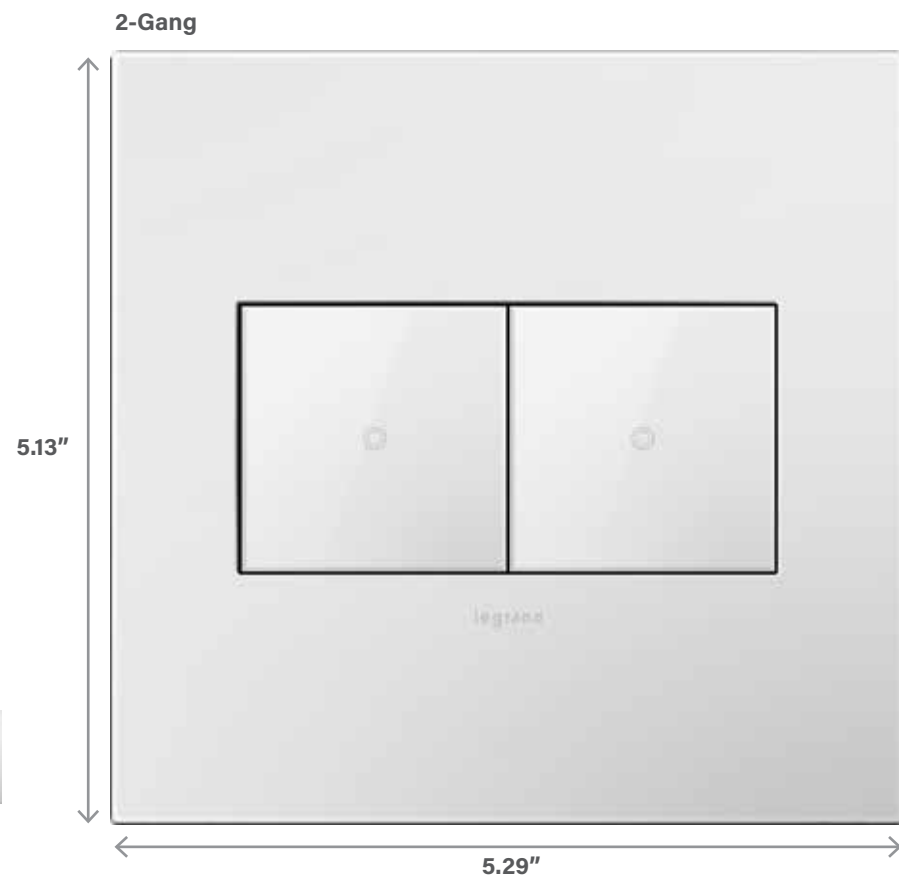

Wall Plates

Available in six gang sizes, adorne wall plates provide the perfect complement to adorne switches, dimmers, outlets and accessories. The collection includes a variety of finishes, from cast metals like Satin Nickel and Oil-Rubbed Bronze to real materials such as linen and wood. In addition, the collection includes a full offering of plastic plates in contemporary and classic colors, as well as three innovative Soft Touch finishes. Each wall plate is packaged with a mounting frame to enable easy installation when paired with a device. All plates are screwless and simply snap onto the included metal frame. See page 40 for more information on the adorne frame system.

All adorne wall plates are UL and ETL-approved. 5- and 6-Gang wall plates are not available in all colors.