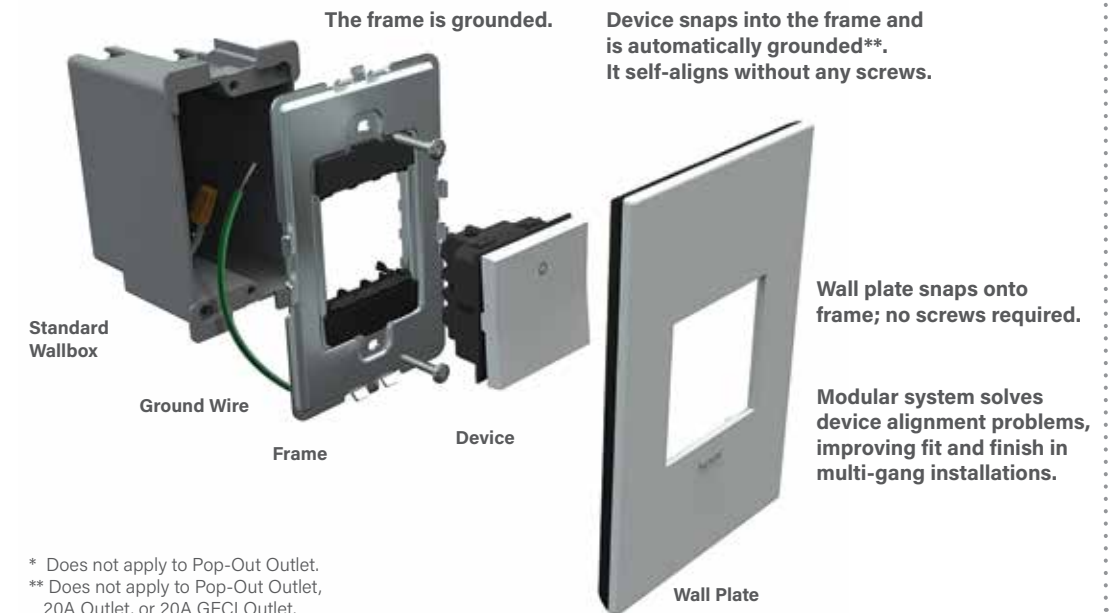

The adorne Modular System

Complete versatility and unmatched flexibility

adorne fits in all existing NEMA-approved wallboxes.*

* Does not apply to Pop-Out Outlet.
** Does not apply to Pop-Out Outlet, 20A Outlet, or 20A GFCI Outlet.

Devices simply snap into the frame from the front. During installation, screw the frame to the box, then pull the wires through the frame and wire the device. Then, simply snap the device into the frame.