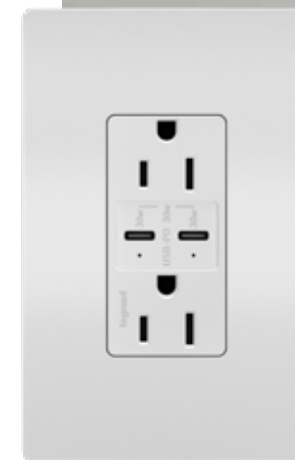

The radiant Collection. Clean lines and classic colors, for a sophisticated touch. Give your space a “little something extra” with this elegant upgrade to a standard rectangular device. Switches, dimmers, outlets and wall plates available in nine finishes to easily coordinate with popular paint and hardware trends.