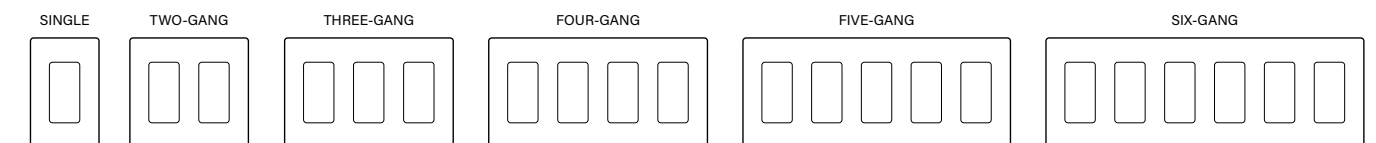

Screwless Wall Plates

How to build a better wall plate? Try clean lines and a satin finish, all without a screw in sight.

NAME	GANGS	PART NUMBER	NAME	GANGS	PART NUMBER
Black 	1-Gang	RWP26BK	Ivory 	1-Gang	RWP26I
	2-Gang	RWP262BK		2-Gang	RWP262I
	3-Gang	RWP263BK		3-Gang	RWP263I
	4-Gang	RWP264BK		4-Gang	RWP264I
	5-Gang	RWP265BK		5-Gang	RWP265I
	6-Gang	RWP266BK		6-Gang	RWP266I
Brown 	1-Gang	RWP26B	Light Almond 	1-Gang	RWP26LA
	2-Gang	RWP262		2-Gang	RWP262LA
	3-Gang	RWP263		3-Gang	RWP263LA
	4-Gang	RWP264		4-Gang	RWP264LA
	5-Gang	RWP265		5-Gang	RWP265LA
	6-Gang	RWP266		6-Gang	RWP266LA
Gray 	1-Gang	RWP26GRY	White 	1-Gang	RWP26W
	2-Gang	RWP262GRY		2-Gang	RWP262W
	3-Gang	RWP263GRY		3-Gang	RWP263W
	4-Gang	RWP264GRY		4-Gang	RWP264W
	5-Gang	RWP265GRY		5-Gang	RWP265W
	6-Gang	RWP266GRY		6-Gang	RWP266W

Metallic Screwless Wall Plates

NAME	GANGS	PART NUMBER	NAME	GANGS	PART NUMBER
Dark Bronze 	1-Gang	RWP26DBCC6	Nickel 	1-Gang	RWP26NICC6
	2-Gang	RWP262DBCC6		2-Gang	RWP262NICC6
	3-Gang	RWP263DBCC6		3-Gang	RWP263NICC6
	4-Gang	RWP264DB		4-Gang	RWP264NI
	5-Gang	RWP265DB		5-Gang	RWP265NI
	6-Gang	RWP266DB		6-Gang	RWP266NI
Graphite 	1-Gang	RWP26GCC6			
	2-Gang	RWP262GCC6			
	3-Gang	RWP263GCC6			
	4-Gang	RWP264CC6			
	5-Gang	RWP265G			
	6-Gang	RWP266G