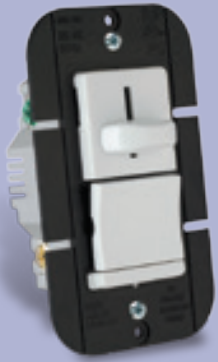

LS Series Dimmers