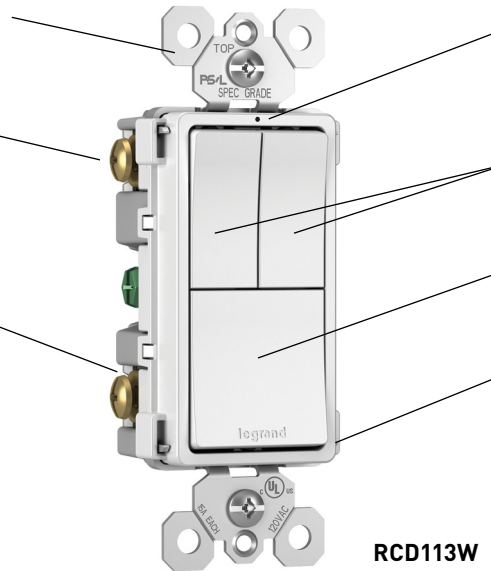

Greater lighting control in a single, space-saving device.

RCD11, RCD113, RCD33, RCD38TR

Aesthetically improved yet reliable as ever, these combination switches give end users greater lighting control by combining multiple functions in a one-gang configuration. Transform any of these devices into an illuminated switch in seconds with our Snap-In Light Module (RCDLM, sold separately). These combination switches are ideal for residential, multi-dwelling, commercial office and hospitality applications, and as part of the radiant® collection, now offer a better fit, form and finish.

Features & Benefits

Full wraparound metal strap, commercial grade with lock-in tabs.

All screws are tri-drive.

External screw-pressure-plate back and side wired. Accepts #14 - #10 AWG.

Snap-In Light Module (sold separately)
 White LED locator light glows when device is off for easy location in the dark.

Unique "Up/Down" switches match the look and feel of standard paddle switches.

Easy-to-use oversized main switch for primary load.

Impact-resistant face and body.

RCD113W

- Part of the radiant® collection
- Patented shutter system—now with black "invisi-shutters" for an invisible effect preferred by end users—helps prevent improper insertion of foreign objects (RCD38TR only).
- Single Pole/3-Way Switches can be wired as a single pole or 3-way switch.

Ordering Information

Two Single Pole Switches

Catalog Number	Rating			3rd Party Compliance	
	A	VAC	Color	UL20	cULus
RCD11I	15	120/125	Ivory	•	•
RCD11W	15	120/125	White	•	•
RCD11BK	15	120/125	Black	•	•
RCD11LA	15	120/125	Light Almond	•	•