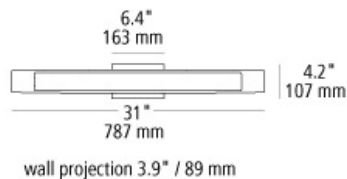

dover bath

DESCRIPTION

Linear bath bar with a perfect balance of glass and metal. May be mounted horizontally or vertically. Fluorescent includes (1) 24 watt mini bi-pin base T5 high output linear fluorescent lamp and electronic ballast; Halogen includes (5) 40 watt G9 base halogen lamps; LED includes (1) 20 watt 1600 lumen 3000K LED module. 120 or 277V.

ORDERING INFORMATION

type	model	color	finish	lamp
HW Halogen	496	OP opal	BZ bronze	24L1HE T5HO mini bi-pin 24w 120v (PW only)
LW LED			PC polished chrome	24L2HE T5HO mini bi-pin 24w 277v (PW only)
PW Fluorescent			SC satin nickel	2G40 G9 40w 120v (HW only)
				LED LED module 20w 3000K 120v
				LED277 LED module 20w 3000K 277v

FIXTURE TYPE: _____

JOB NAME: _____

NOTES: _____

_____

_____

7400 Linder Avenue
Skokie, Illinois 60077
T 847.626.6300
F 847.626.6350

www.lblighting.com

©2015 LBL Lighting. All Rights Reserved. The "LBL Lighting" graphic is a registered trademark of LBL Lighting. LBL Lighting reserves the right to change specifications for product improvements without notification.