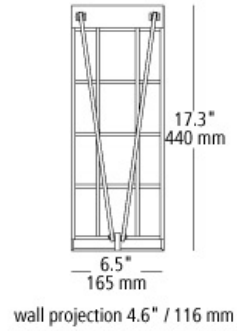

fugue 18 outdoor

DESCRIPTION

Metal grid inspired by awnings that cover large building entries. Mounts down only. Includes (1) 10 watt 840 lumen 3000K 80 CRI LED module. Dimmable with a low-voltage electronic dimmer. 120v or 277v.

WEIGHT

6.69lb / 3.03kg ±

ORDERING INFORMATION

model	finish	lamp	wet location
OD724	BZ bronze SI silver	LED LED module 10w 120v LED277 LED module 10w 277v	W wet location

FIXTURE TYPE: _____

JOB NAME: _____

NOTES: _____