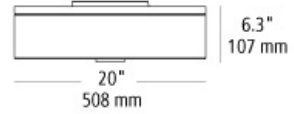

**fiona 18 flush mount**

**DESCRIPTION**

Minimal metal base with modern round fabric shade and opal glass diffuser Incandescent includes (3) E26 medium base 60 watt or equivalent A19 lamps; fluorescent includes (3) GX24Q-3 base 32 watt triple tube compact fluorescent lamps. May also be lamped with (3) GX24Q-3 base 26 watt triple tube compact fluorescent lamps (not included). Incandescent version dimmable with a standard incandescent dimmer. 120v or 277v.

pewter

**WEIGHT**

10lb / 4.54kg ±

**COLOR OPTIONS**

linen

pebble

pewter

**ORDERING INFORMATION**