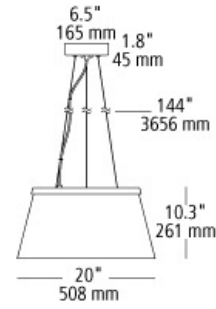

### DESCRIPTION

Glass shade with mica flakes or spherical glass beads embedded onto the glass and edge-lit by LED's. Includes 12' of field-cuttable aircraft cable. Includes (1) 11 watt 840 lumen 3000K 80 CRI LED module. Dimmable with a low-voltage electronic dimmer. 120v or 277v.

### WEIGHT

10lb / 4.54kg ±

clear with fizz