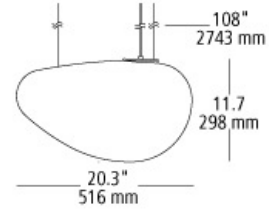

constellation grande suspension

DESCRIPTION

Pebble-shaped mouth-blown glass. Amber and Opal feature a silver leaf detail. Solid opal offers a smooth white appearance. Includes 9' of field-cuttable aircraft cable. Incandescent includes (1) E26 medium base 75 watt or equivalent A19 lamp; fluorescent includes (1) GX24Q-3 base 32 watt triple tube compact fluorescent lamp. May also be lamped with (1) GX24Q-3 base 26 watt triple tube compact fluorescent lamp (not included) Incandescent verion dimmable with a standard incandescent dimmer. 120v.

WEIGHT

17lb / 7.71kg ±

amber

COLOR OPTIONS

amber

opal

solid opal

ORDERING INFORMATION