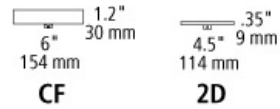

constellation grande suspension

DESCRIPTION

Pebble-shaped mouth-blown glass. Amber and Opal feature a silver leaf detail. Solid opal offers a smooth white appearance. Includes 9' of field-cuttable aircraft cable. Incandescent includes (1) E26 medium base 75 watt or equivalent A19 lamp; fluorescent includes (1) GX24Q-3 base 32 watt triple tube compact fluorescent lamp. May also be lamped with (1) GX24Q-3 base 26 watt triple tube compact fluorescent lamp (not included) Incandescent verion dimmable with a standard incandescent dimmer. 120v.

WEIGHT

17lb / 7.71kg ±

amber

COLOR OPTIONS

amber

opal

solid opal

ORDERING INFORMATION