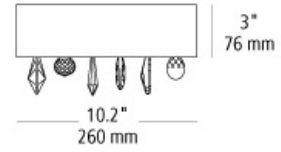

little lulu flush mount

DESCRIPTION

Square flush mount lined in hammered metal suspended with crystals and dynamic color changing LED's. Includes 12 watt color-changing LED module and remote control. Dimmable with a low-voltage electronic dimmer. 120v.

WEIGHT

6.66lb / 3.02kg ±

black trim

COLOR OPTIONS

black trim

white trim

ORDERING INFORMATION

model	color	lamp
FM707	BL black trim WH white trim	CR clear/frost crystals LED RGB LED module 12w