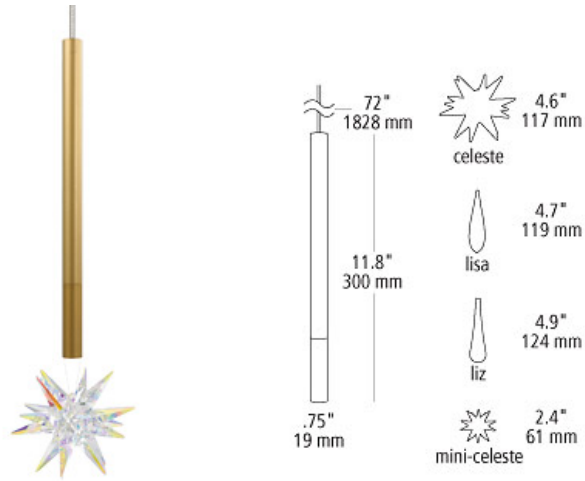

izzy pendant

DESCRIPTION

Slender, two-tone metal tube tipped with a powerful LED which shines down on a spectacular Swarovski™ crystal. The result is a delicate burst of pure glamour. Includes (1) 3 watt low-voltage, 80 CRI 3000K LED module and 6' of field-cutable suspension cable. Not compatible with 24 volt transformers.

celeste prismatic

COLOR OPTIONS

ORDERING INFORMATION

model	color	body color	finish	lamp	mount
HS691	CC celeste clear	BL black	SC satin nickel	LED LED Module 6w	MR2 2-circuit monorail
	CA celeste prismatic	GD satin gold			FSJ fusion jack
	LG lisa golden shadow	SC satin nickel			MPT monopoint
	ZC liz clear				MRL monorail
	ZG liz golden teak				
	ZS liz silver night				
	MC mini-celeste clear				
	NC no crystal				