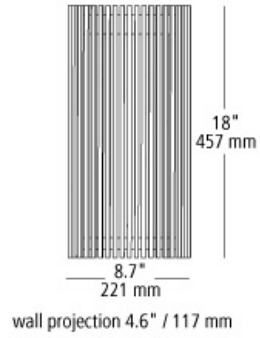

upstate 18 outdoor

DESCRIPTION

Curved metal frame finished with vertical metal slats. Mounts down only. Includes (1) 11 watt 840 lumen 3000K 80 CRI LED module. Dimmable with a low-voltage electronic dimmer. 120v or 277v.

WEIGHT

7.07lb / 3.21kg ±

ORDERING INFORMATION

model	finish	lamp	wet location
OD737	BZ bronze SI silver	LED LED module 11w 120v LED277 LED module 11w 277v	W wet location

FIXTURE TYPE: _____

JOB NAME: _____

NOTES: _____