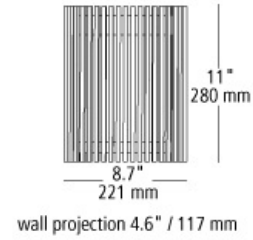

### DESCRIPTION

Curved metal frame finished with vertical metal slats. Mounts down only. Includes (1) 11 watt 840 lumen 3000K 80 CRI LED module. Dimmable with a low-voltage electronic dimmer. 120v or 277v.

### WEIGHT

5.08lb / 2.3kg ±