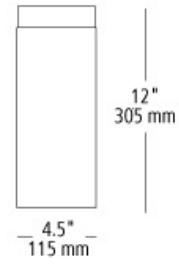

tessa wall

DESCRIPTION

Metal base with intricate laser-cut screen. Mounts up only. Includes (1) 60 watt or equivalent E26 medium base Squirrel Cage lamp. Dimmable with a standard incandescent dimmer. 120v. ADA compliant.

WEIGHT

4.5lb / 2.04kg ±

wall projection 4" / 102 mm

ORDERING INFORMATION

model	finish	lamp
WS757	BZ bronze SC satin nickel	2D E26 Squirrel Cage Style S21 60w

FIXTURE TYPE: _____

JOB NAME: _____

NOTES: _____