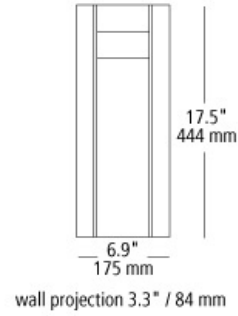

### tav 18 outdoor

**DESCRIPTION**

Metal frame washed with brilliant LED light available alone or with optional stone insert. Mounts down only. Includes (1) 11 watt 840 lumen 3000K 80 CRI LED module. Dimmable with a low-voltage electronic dimmer. 120v or 277v. ADA compliant.

**WEIGHT**

6.75lb / 3.06kg ±

metal/bronze

**COLOR OPTIONS**

metal/bronze

metal/gunmetal

stone/gunmetal

**ORDERING INFORMATION**