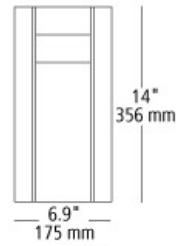

**tav 14 outdoor**

**DESCRIPTION**

Metal frame washed with brilliant LED light available alone or with optional stone insert. Mounts down only. Includes (1) 11 watt 840 lumen 3000K 80 CRI LED module. Dimmable with a low-voltage electronic dimmer. 120v or 277v. ADA compliant.

**WEIGHT**

5.88lb / 2.67kg ±

wall projection 3.3" / 84 mm

stone/gunmetal

**COLOR OPTIONS**

metal/bronze

metal/gunmetal

stone/gunmetal