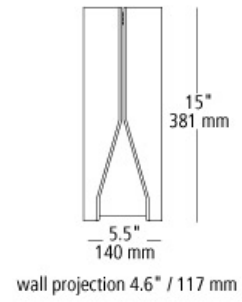

tara 15 outdoor

DESCRIPTION

Folded metal frame inspired by modern architecture. Mounts down only. Includes (1) 9.6 watt 840 lumen 2700K 80 CRI LED module. Dimmable with a low-voltage electronic dimmer. 120v or 277v.

WEIGHT

4.63lb / 2.1kg ±

ORDERING INFORMATION

model	finish	lamp	wet location
OD742	BL black	LED LED module 9.6w 120v	W wet location
	BZ bronze	LED277 LED module 9.6w 277v	
	SI silver		

FIXTURE TYPE:	_____
JOB NAME:	_____
NOTES:	_____