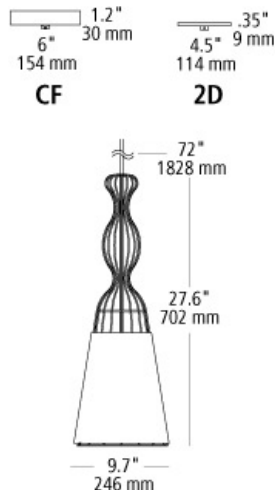

someday grande pendant

DESCRIPTION

Features a hand-blown conical glass shade resting on a structural metal cage inspired by a taylor's dress form. Includes 6' of field-cuttable cord. Incandescent includes (1) E26 medium base 75 watt or equivalent A19 lamp; fluorescent includes (1) GX24Q-3 base 32 watt triple tube compact fluorescent lamp. May also be lamped with (1) GX24Q-3 base 26 watt triple tube compact fluorescent lamp (not included) Incandescent version dimmable with a standard incandescent dimmer. 120v.

WEIGHT

8lb / 3.63kg ±

opal

ORDERING INFORMATION

model	color	finish	lamp
LP750	OP opal	BL black SC satin nickel	2D E26 A19 75w CF GX24Q-3 triple tube 32w

FIXTURE TYPE: _____

JOB NAME: _____

NOTES: _____