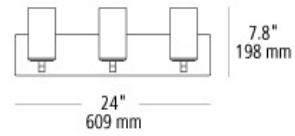

rock candy 3-light bath

DESCRIPTION

Metal based with three cylinders of mouth-blown glass in Opal or Transparent Colors. Transparent Colors are rolled in clear crystal frit and flash heated to create this unique texture and feature an inner opal glass diffuser to add depth to the bath bar. Mounts up only. Dimmable with a standard incandescent dimmer. Includes (3) G9 base 60 watt halogen lamps. 120v.

wall projection 4.3" / 109 mm

WEIGHT

10.38lb / 4.71kg ±

smoke

COLOR OPTIONS

clear

opal

smoke