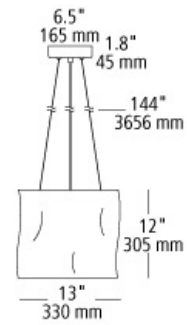

suspension

rhythm suspension

DESCRIPTION

Hand-paddled, blown glass shade with dimple detail. Includes 12' of field-cuttable aircraft cable and black/white fabric-covered cord. Includes (1) E26 medium base 150 watt or equivalent G40 lamp. Dimmable with a standard incandescent dimmer. 120v.

WEIGHT

12lb / 5.44kg ±

opal

ORDERING INFORMATION

model	color	finish	lamp
SU763	OP opal	SC satin nickel	2D E26 G40 150w

FIXTURE TYPE:	_____
JOB NAME:	_____
NOTES:	_____ _____ _____

7400 Linder Avenue
Skokie, Illinois 60077