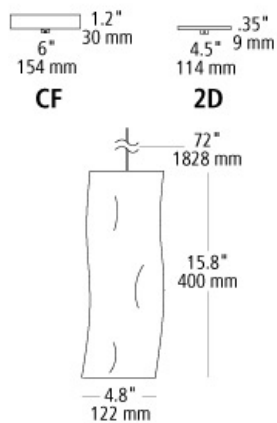

rhythm pendant

DESCRIPTION

Hand-paddled, blown glass shade with dimple detail. Includes 6' of field-cuttable black/white fabric-covered cord. Incandescent includes (1) E26 medium base 75 watt or equivalent A19 lamp; fluorescent includes (1) GX24Q-3 base 26 watt triple tube compact fluorescent lamp. May also be lamped with (1) GX24Q-3 base 32 watt triple tube compact fluorescent lamp (not included) Incandescent version dimmable with a standard incandescent dimmer. 120v.

WEIGHT

4.65lb / 2.11kg ±

opal

ORDERING INFORMATION

model	color	finish	lamp
LP761	OP opal	SC satin nickel	2D E26 A19 75w CF GX24Q-3 triple tube 26w

FIXTURE TYPE: _____

JOB NAME: _____

NOTES: _____