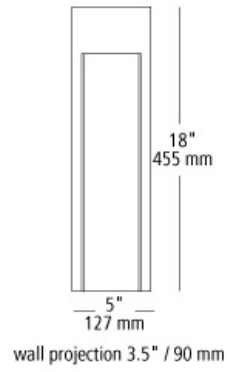

**raven 18 outdoor**

**DESCRIPTION**

Die cast geometric metal base inspired by shimmering NYC sidewalks at night. Mounts down only. Includes (1) 11 watt 840 lumen 3000K 80 CRI LED module. Dimmable with a low-voltage electronic dimmer. 120v or 277v. ADA compliant.

**WEIGHT**

11.27lb / 5.11kg ±

**ORDERING INFORMATION**

model	finish	lamp	wet location
OD746	BL black SI silver	LED LED module 11w 120v LED277 LED module 11w 277v	W wet location

FIXTURE TYPE: \_\_\_\_\_

JOB NAME: \_\_\_\_\_