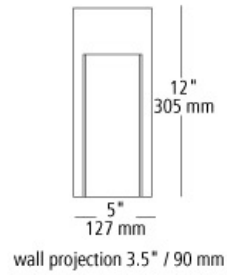

raven 12 outdoor

DESCRIPTION

Die cast geometric metal base inspired by shimmering NYC sidewalks at night. Mounts down only. Includes (1) 11 watt 840 lumen 3000K 80 CRI LED module. Dimmable with a low-voltage electronic dimmer. 120v or 277v. ADA compliant.

WEIGHT

7.77lb / 3.52kg ±

ORDERING INFORMATION

model	finish	lamp	wet location
OD745	BL black SI silver	LED LED module 11w 120v LED277 LED module 11w 277v	W wet location

FIXTURE TYPE: _____ JOB NAME: _____ NOTES: _____ _____ _____
--