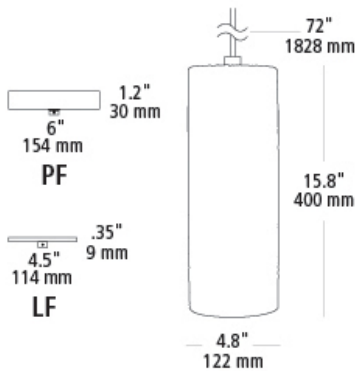

rock candy cylinder pendant

DESCRIPTION

Cylinder of hand-blown transparent glass rolled in clear crystal frit and flash heated to create this unique texture. An inner opal glass diffuser adds depth to the pendant. Includes 6' of fieldcuttable cord. Available with or without lamp. Incandescent includes (1) E26 medium base 60 watt or equivalent BT15 halogen lamp; fluorescent includes (1) GX24Q-3 base 26 watt triple tube compact fluorescent lamp. May also be lamped with a GX24Q-3 32 watt triple tube compact fluorescent lamp (not included). 120v.

WEIGHT

8.08lb / 3.67kg ±

amethyst

clear

dark amber

smoke

ORDERING INFORMATION

type	model	color	finish	lamp
LF Incandescent	553	CR clear	BZ bronze	No Lamp
LF No Lamp		AM dark amber	SC satin nickel	No Lamping
PF Compact Fluorescent		SM smoke		2D E26 BT15 60w (LF only)
				CF GX24Q-3 triple tube 32w (PF only)
				CF277 GX24Q-3 triple tube 32w 277v (PF only)
				PSUNV GX24Q-3 triple tube 32w Programmed Start 120V-277V (PF only)