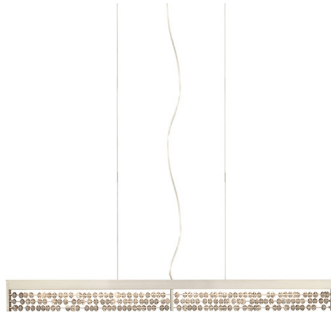

roka suspension

DESCRIPTION

Linear suspension with brilliant colored crystal beads reminiscent of an abacus. Includes 6' of field-cutttable aircraft cable and 12 watt 3000K LED module. 120v.

clear w/ satin nickel

clear w/ satin nickel
dark amber-light
amber-clear
crystal w/ gold

ORDERING INFORMATION

| type | model | color | lamp |
|--------|-------|---|--------------------------|
| EF LED | 673 | CS clear w/ satin nickel AG dark amber-light amber-clear crystal w/ gold | LED LED module 12w 3000K |