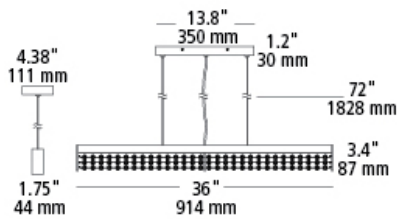

roka suspension

DESCRIPTION

Linear suspension with brilliant colored crystal beads reminiscent of an abacus. Includes 6' of field-cutttable aircraft cable and 12 watt 3000K LED module. 120v.

clear w/ satin nickel

clear w/ satin nickel
dark amber-light
amber-clear
crystal w/ gold

ORDERING INFORMATION

| type | model | color | lamp |
|--------|-------|---|--------------------------|
| EF LED | 673 | CS clear w/ satin nickel AG dark amber-light amber-clear crystal w/ gold | LED LED module 12w 3000K |