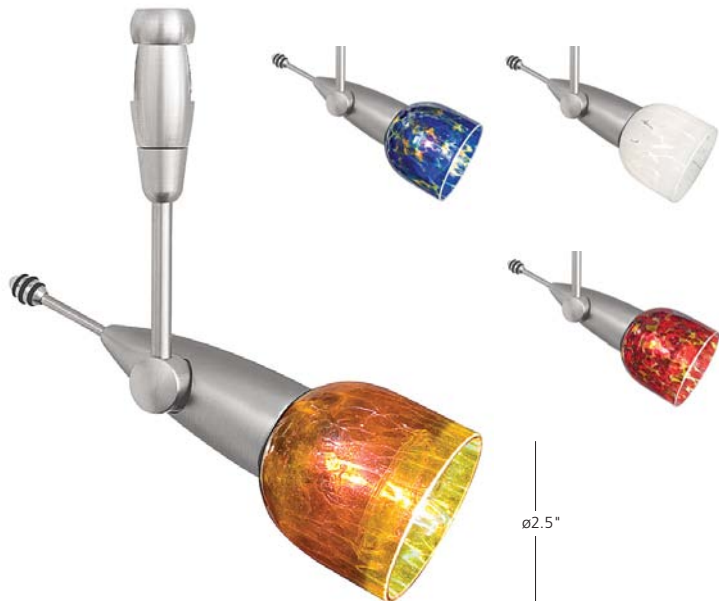

Unlit Red glass

2.5"

ø2.5"

Mini-Stogie II Apollo Swivel II

Mouth-blown glass combining colored glass and a special iris treatment. Includes specified low-voltage lamp. For use with 24 volt transformer, add suffix "-24" to item number.

choose your options, build your model #.	AM	amber					
	BU	blue	03"				
	OP	opal	06"				
	RD	red	12"				
						35	
model	color	finish	stem	lamp	watts	mount	
HG350	RD	SC	03	1A	35	MRL	
		BZ	bronze	1A ▼	MR16		FSJ fusion jack*
		SC	satin nickel				MPT monopoint**
							MR2 2-circuit rail
							MRL monorail

* Fusion Jack canopies sold separately.

** Includes 4" Round Flush Canopy.