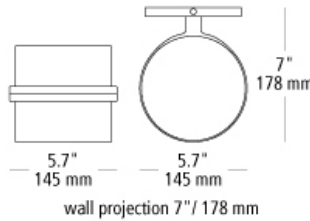

spectica wall

DESCRIPTION

The Spectiaca wall sconce by LBL Lighting is an entirely modern take on the traditional wall sconce. This artful and energy-saving piece features a beautiful round light source that provides ample amounts of light onto surfaces below. Modest in size the Spectica wall sconce measures at 5.63â€ in length, 7â€ in width and 5â€ in height it ideal for for bed rooms, hallways and closets. The Spectica wall sconce is one of three in the Spectia Collection, simply search for the Spectica wall sconce to find its closest relatives. A Matte Black or Satin Gold finish further enhance this contemporary piece. The Spectica houses a fully dimmable unidirectional Integrated LED light source. LED includes (1) 9 watt 328 delivered lumens 90 CRI 3000K LED module. Dimmable with a low-voltage electronic dimmer. Can be mounted up or down. 120v or 277v.

WEIGHT

1.5-2lb / 0.68-0.91kg ±

satin gold

matte black

satin gold

matte black

ORDERING INFORMATION

model	color	finish	lamp
WS1035	acrylic	BL black/black	LED930 LED Module 9W 90 CRI 3000K 120V
		GD satin gold	LED930277 LED Module 9W 90 CRI 3000K 277V