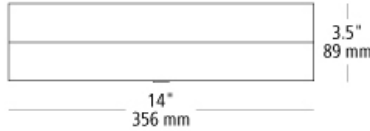

loom 14 flush square

DESCRIPTION

The Loom 14 flush mount by LBL Lighting is best characterized by its mid-century modern style featuring intersecting metal pattern bands mimicing the look of sun pouring through a leaded glass window. The acrylic diffuser fixture softly provides ample amounts of LED light onto surfaces below. The Loom 14 is available in two on-trend finish options, Satin Nickel with a crisp White bottom and Black with a warm Satin Gold bottom, both finishes further enhance this striking fixture. The Loom 14 scales at 14" in length and 14" in width making it ideal for bathroom lighting, hallway lighting, bedroom lighting and a host of other residential and commercial applications. The Loom 14 can be fully dimmed using a low-voltage electronic dimmer to create the desired ambiance in your special space. LED includes 20 watt 783 delivered lumens 90 CRI 3000K LED module. Dimmable with a low-voltage electronic dimmer. 120v or 277v

WEIGHT

10-10.5lb / 4.54-4.76kg ±

satin gold / matte black satin nickel / matte white

ORDERING INFORMATION

model	color	finish	lamp
FM1058	acrylic	BLGD black/gold	LED930 LED Module 20W 90 CRI 3000K 120V
		SCWH satin nickel / white	LED930277 LED Module 20W 90 CRI 3000K 277V