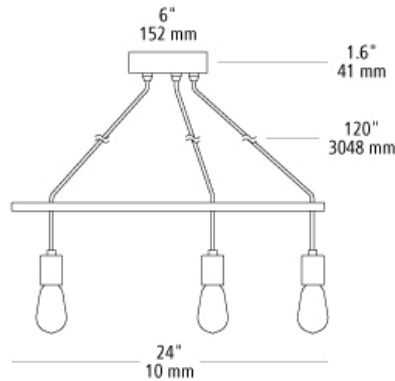

tae 5 chandelier

DESCRIPTION

The Tae chandelier by LBL Lighting features a modern yet industrial style. With exposed hanging bulbs and unadorned frame, the Tae is ideal for a wide range of lighting applications including urban loft settings, foyers and conference room spaces. Further enhancing the raw and industrial beauty of the Tae is the Black with Aged Brass socket frame color. This customizable chandelier is available in either a circular or square shape and is one of four in the Tae family. Simply search for the Tae 5-Light chandelier to find its closest relatives. The Tae is compatible with any Medium Base lamp. Includes 10' of field-cutable cable. Available with or without lamp. (5) E26 medium base sockets 60w max. LED version includes (5) 3.5 watt 1750 total delivered lumens 90CRI 2700K LED ST19. Dimmable with a low-voltage electronic dimmer. 120v.

WEIGHT

4.5-5lb / 2.04-2.27kg ±

tae 5

chandelier

ORDERING INFORMATION

model	finish	lamp
CH1076	BLAB black/aged brass	No Lamp LED927 (5) E26 LED ST19 3.5W 90 CRI 2700K 120V

FIXTURE TYPE: _____

JOB NAME: _____