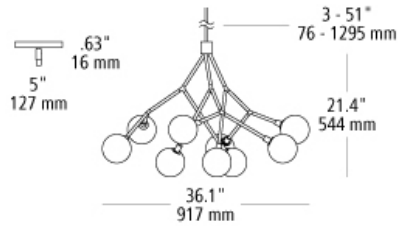

### DESCRIPTION

Decorative arms tipped with smoky glass globes distinguish the Sycamore by LBL Lighting from the rest. Patterned after tree branches this slightly whimsical piece draws the eye with its warm candelabra bulbs and distinctively angular structure. Scaling at 37.65" in length and 37.65" width the Sycamore brings an appropriate scale into spaces such as dining rooms, conference rooms and various commercial applications. The Sycamore is available in a sleek Satin Nickel finish further enhancing its distinctive style. The Sycamore is one of two in a family, simply search for Sycamore chandelier to find its closest relatives. Includes three 12" stems, two 6" stems and one 3" stem. Available with or without lamp. E12 candelabra base sockets 5w max. LED version includes (9) 2 watt 777 total delivered lumens 90CRI 2700K LED T6. Dimmable with a low-voltage electronic dimmer. 120v.

### WEIGHT

16-16.5lb / 7.26-7.48kg ±

sycamore<br>chandelier

### ORDERING INFORMATION

model	color	finish	lamp
CH1027	transparent smoke	SC satin nickel	No Lamp LED927 (9) E12 LED T6 2W 90 CRI 2700K 120v

FIXTURE TYPE: \_\_\_\_\_

JOB NAME: \_\_\_\_\_

NOTES: \_\_\_\_\_