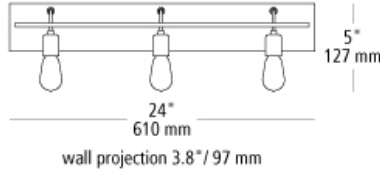

tae 3 bath

DESCRIPTION

The Tae Bath light by LBL Lighting marries industrial and modern all at once. With exposed hanging bulbs and facilitating unadorned lines the Tae Bath bar is sure to make a bold statement in any bathroom space. Completing the modern yet industrial look is a sleek Black finish accentuated by contemporary Aged Brass colored sockets. This unique bath bar is available in a 1-Light and 5-Light and is one of three in the Tae Bath bar family, simply search Tae 3-Light Bath to find its closest relatives. The Tae Bath Light is compatible with any Medium Base lamp allowing for seamless lamp replacement. Available with or without lamp. (3) E26 medium base sockets 60w max. LED version includes (3) 3.5 watt 1050 total delivered lumens 90CRI 2700K LED ST19. Dimmable with a low-voltage electronic dimmer. 120v. ADA compliant.

WEIGHT

4-4.5lb / 1.81-2.04kg ±

tae 3
bath

ORDERING INFORMATION

| model | finish | lamp |
|--------|-----------------------|--|
| BA1082 | BLAB black/aged brass | No Lamp LED927 (3) E26 LED ST19 3.5W 90CRI 2700K 120V |