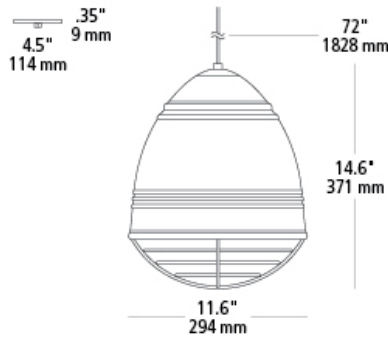

loft pendant

DESCRIPTION

This stylized and elevated interpretation of industrial high bay lighting features rubberized paint on the ribbed spun-metal shade to provide a smooth, matte finish while a choice of metallic plated cage adds a custom look. Includes 6' of field-cutable cloth cord. Brushed Aluminum includes black/white cloth cord; Rubberized Black includes black cloth cord; Rubberized White includes black/white cloth cord. Available with or without lamp. E26 medium base socket 75w max. LED includes (1) E26 base 11 watt 80 CRI 2700K LED A19 lamp. Incandescent version dimmable with a standard incandescent dimmer. LED version dimmable with an LED compatible dimmer. Consult lamp manufacturer for more information. 120v.

WEIGHT

3lb / 1.36kg ±

brushed aluminum copper cage brushed aluminum polished nickel cage brushed aluminum white cage brushed aluminum black cage rubberized black black cage rubberized black polished nickel cage rubberized black white cage rubberized black copper cage rubberized white black cage