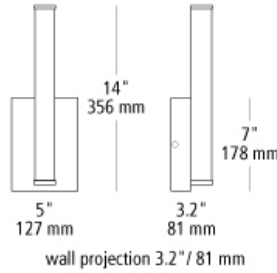

Lufe square wall

DESCRIPTION

When a sleek, contemporary solution is in order, the Lufe Square Wall rectilinear sconce light by LBL Lighting is the answer. Its soft, energy efficient, integrated LED light delivers a 2700K or 3000K color temperature at 90 CRI. The lighting fixture's substantial, rectangular backplate cleanly cradles the Frosted Acrylic lens and complements the angular end caps along with cleverly hidden hardware to finish the look. Choose either a Polished Chrome or a Satin Nickel finish. The Lufe Square Wall sconce light is perfect as bathroom lighting, hallway lighting, bedroom lighting and flanking a living room fireplace. At 14" high, 5" wide with a 3.2" extension, the light is ADA compliant. Damp-rated and dimmable. LED includes 13 watt 764 delivered lumens 90 CRI 2700K or 3000K LED module. Dimmable with a low-voltage electronic dimmer. Can be mounted up or down. ADA compliant. 120v or 277v.

WEIGHT

1.5-1.5lb / 0.68-0.68kg ±

polished chrome

satin nickel

ORDERING INFORMATION

model	color	finish	lamp
WS987	OY frosted acrylic	PC polished chrome	LED927 LED Module 13w 90 CRI 2700K 120v
		SC satin nickel	LED927277 LED Module 13w 90 CRI 2700K 277v
			LED930 LED Module 13w 90 CRI 3000K 120v
			LED930277 LED Module 13w 90 CRI 3000K 277v