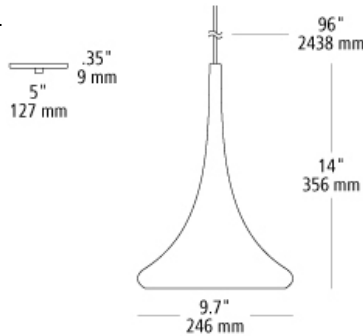

noema pendant

DESCRIPTION

The elegant lines of the sophisticated line-voltage Noema spun metal pendant light by LBL Lighting are energized with a contemporary color palette. The Matte Gold finish or the Black finish with Gold interior comes with a Black cloth cord, and the Matte White finish comes with a White cloth cord. Also, the interior finish of each Noema pendant light matches its exterior finish to create a smooth look. This unique lighting fixture can create dramatic contrast or aesthetic harmony with the downlight providing both task lighting and accent lighting. Available in LED light, the Noema is fitting for a hotel lobby, bar, restaurant dining room and more. It's also perfect to use these oversized pendant lights over a home kitchen island or for dining room lights or in the living room in an urban setting. Includes 8' of field-cuttable cable. Available with or without lamp. E26 medium base socket 75w max. LED version includes (1) 9 watt 532 delivered lumens 90CRI 3000K LED A19. Dimmable with a low-voltage electronic dimmer. 120v.

WEIGHT

2-2lb / 0.91-0.91kg ±

black/gold

gold

white

ORDERING INFORMATION

model	finish	lamp
LP995	BLGD black/gold	No Lamp
	GD gold	LED830 E26 LED A19 9w 120v (T20/T24)
	WH white	

FIXTURE TYPE: _____