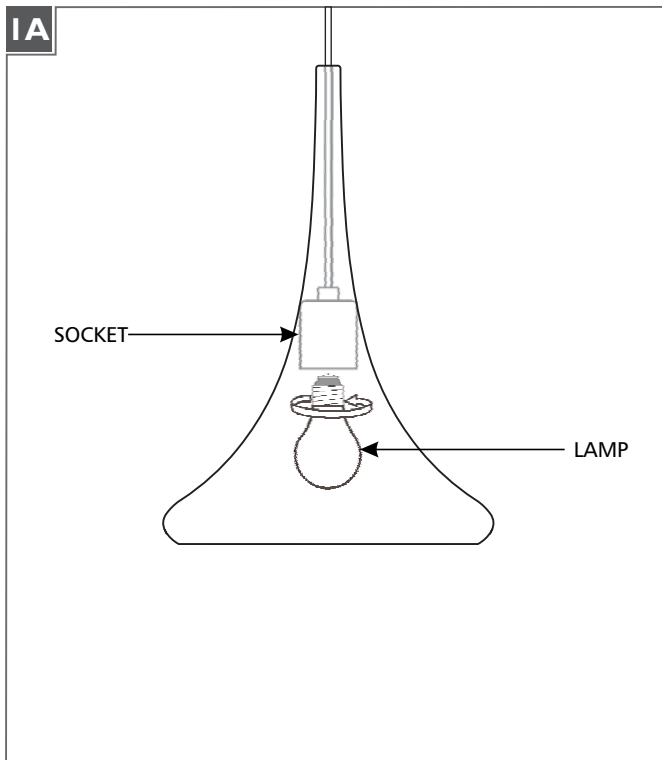

Noema Pendant

LP995 1.0

Suspension

GENERAL PRODUCT INFORMATION:

This product is suitable for damp locations.

Incandescent version may be dimmed with a standard incandescent dimmer. LED version may be dimmed with a LED dimmer. Consult lamp manufacturer for additional information.

Install the Lamp

CAUTION: To reduce the risk of a burn or electric shock during re-lamping, disconnect the power to the fixture.

Refer to fixture marking for lamp information.

- 5 Screw the lamp into the socket.