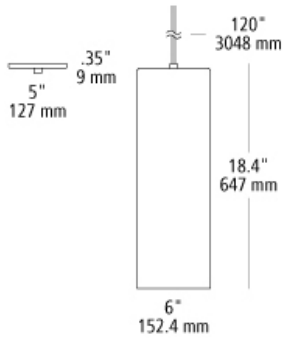

mati c18 pendant

DESCRIPTION

Sometimes subtle is exactly what you need. While the profile of this classic cylinder is streamlined, the scale is a stately 18 inches high. Installed individually or in multiples throughout a large commercial space, this hand-blown glass design has understated appeal. Includes 10' of field-cutttable cable. Available with or without lamp. E26 medium base socket 75w max. LED version includes (1) 9.5 watt 147 delivered lumens 80CRI 2700K LED A19. Dimmable with a low-voltage electronic dimmer. 120v.

WEIGHT

7.5-7.5lb / 3.4-3.4kg ±

smoke

white

ORDERING INFORMATION

model	color	finish	lamp
LP976	SM smoke WH white	SC satin nickel	No Lamp LED827 E26 LED A19 9.5w 120v

FIXTURE TYPE: _____

JOB NAME: _____