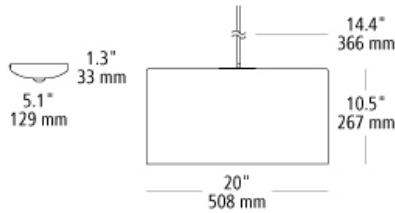

lania grande pendant

DESCRIPTION

The Lania Grande line-voltage pendant by LBL Lighting features brass wire crafted into a honeycomb pattern that is pressed in a custom mold, into which clear glass is hand-blown and later textured to create a unique, layered effect. There's a rustic yet refined quality about this design that will nicely accent a whole host of interior decor whether industrial, country casual, eclectic transitional, urban chic or contemporary. Comes with Satin nickel canopy. Includes 1-12" stem and 3-24" stems. Available with or without lamp. (3) E26 medium base sockets 60w max. LED version includes (3) 6.5 watt 1786 total delivered lumens 80CRI 2300K LED ST19. Dimmable with a low-voltage electronic dimmer. 120v.

WEIGHT

18.75-18.75lb / 8.5-8.5kg ±

clear-brass

ORDERING INFORMATION

model	color	lamp
LP966	CR clear-brass	No Lamp LED823 (3) E26 LED ST19 6.5w 120v

FIXTURE TYPE: _____

JOB NAME: _____

NOTES: _____