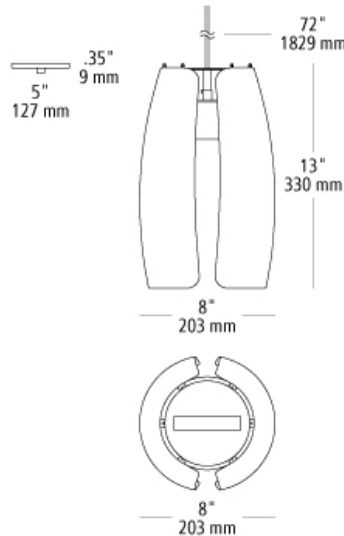

lifo pendant

DESCRIPTION

The two rounded, metal panels of the Lifo pendant light by LBL Lighting come together to create a symmetrical, contemporary shade around the central light source. The simple use of negative space adds visual interest to this clean profile, offering a nice change from the classic cylindrical pendant. Offered in a White finish with a White cloth cord and a Gray finish with a Gray cloth cord, the exterior gleams. This lighting look is ideal for complementing a modern bathroom, kitchen island or perhaps two end tables anchoring a couch. Each canopy matches the fixture's finish. Damp-rated and dimmable, its dimensions are 13" high and 8" in diameter. Include 6' of field-cuttable cable. Available with or without lamp. E26 Medium base socket 75w max. LED version includes (1) 11 watt 128 delivered lumens 90CRI 3000K LED A19. Dimmable with a low-voltage electronic dimmer. 120v.

WEIGHT

2.10-2.11lb / 0.95-0.95kg ±

gray

white

ORDERING INFORMATION

model	finish	lamp
LP956	GY gray	No Lamp
	WH white	LED830 E26 A19 11w 120v

FIXTURE TYPE: _____

JOB NAME: _____